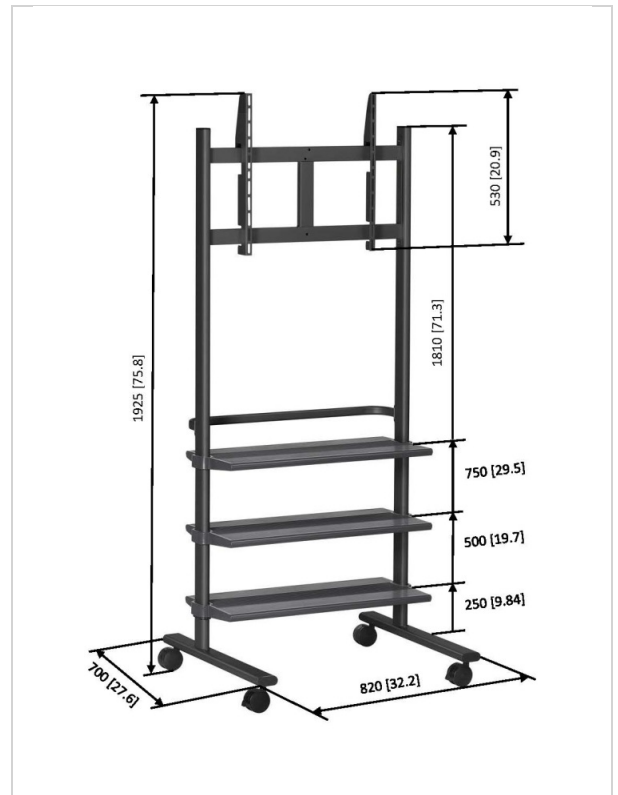

PB 175 Display trolley black

Article number (SKU) 7321750
Colour Black

Key Benefits

- Stylish design
- Easy to install
- Cables fully concealed
- Suitable for video conferencing

Vogel's trolleys are the perfect solution to install displays on a mobile base for use on exhibitions, in schools or on convention and exhibition centres.

Vogel's trolleys are supplied with a variety of options, which include an universal display interface, a number of accessory trays and a handlebar for easy manoeuvring. The universal display interface strips fit on both, the trolleys PB 175 and PB 150 as well as the desk support PB 050. This means that displays can easily and quickly be moved between mounting locations.

Product type number	PB 175
Article number (SKU)	7321750
Colour	Black
EAN single box	8712285336188
TÜV certified	
Guarantee	2 years
Min. screen size (inch)	36
Max. screen size (inch)	55
Max. weight load (kg)	50
Min. hole pattern	200mm x 100mm
Max. hole pattern	670mm x 510mm
Max. screen depth (mm)	0
Max. height of interface (mm)	530
Max. width of interface (mm)	820

Features

Functionality	Flat
Remote controlled	

Max. height mid display (mm)	1660
Height (mm)	1925
Height of trolley/stand (mm)	1925