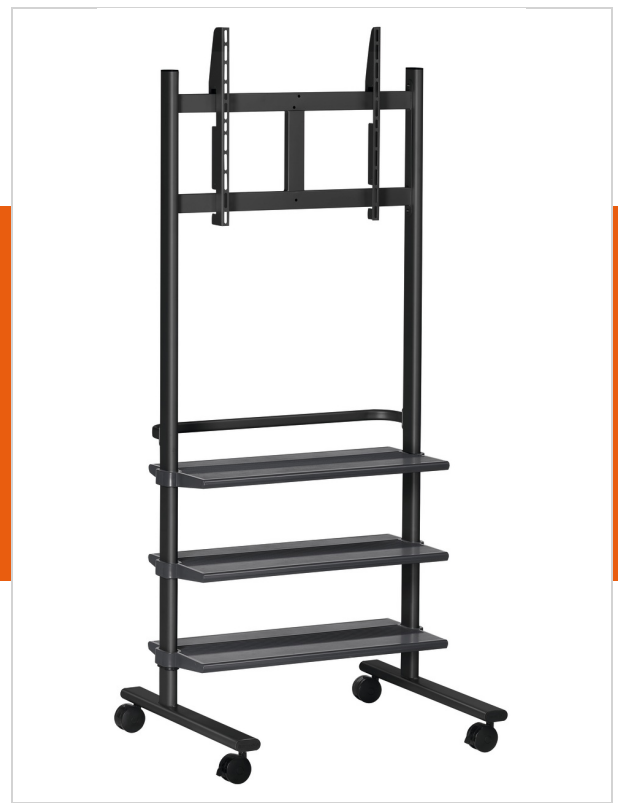

PB 175 Display trolley black

Article number (SKU) 7321750
Colour Black

Key Benefits

- Stylish design
- Easy to install
- Cables fully concealed
- Suitable for video conferencing

Vogel's trolleys are the perfect solution to install displays on a mobile base for use on exhibitions, in schools or on convention and exhibition centres.

Vogel's trolleys are supplied with a variety of options, which include an universal display interface, a number of accessory trays and a handlebar for easy manoeuvring. The universal display interface strips fit on both, the trolleys PB 175 and PB 150 as well as the desk support PB 050. This means that displays can easily and quickly be moved between mounting locations.

Product type number	PB 175
Article number (SKU)	7321750
Colour	Black
EAN single box	8712285336188
TÜV certified	
Guarantee	2 years
Min. screen size (inch)	36
Max. screen size (inch)	55
Max. weight load (kg)	50
Min. hole pattern	200mm x 100mm
Max. hole pattern	670mm x 510mm
Max. screen depth (mm)	0
Max. height of interface (mm)	530
Max. width of interface (mm)	820

Features

Functionality	Flat
Remote controlled	

Max. height mid display (mm)	1660
Height (mm)	1925
Height of trolley/stand (mm)	1925