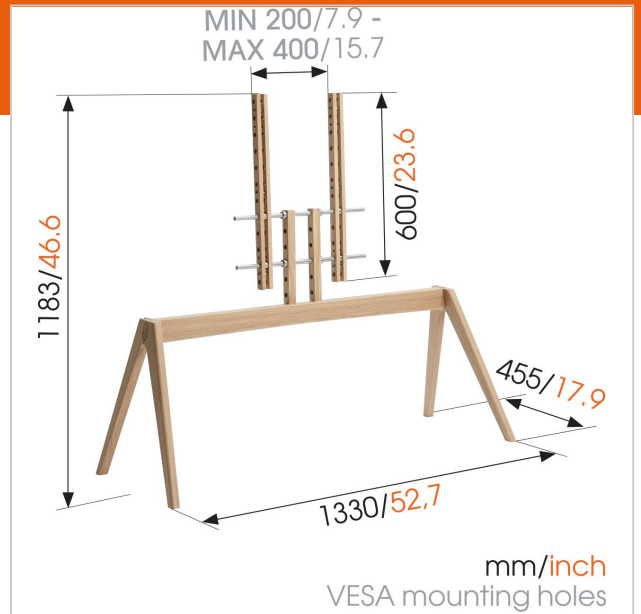

NEXT OP2 - TV Floor stand

Article number (SKU)
Colour

8743242
Light oak

Key Benefits

- Ideal for OLED TVs
- Stylish high-end design

NEXT OP2: the TV floor stand becomes designer furniture

The NEXT OP2 is a modern, free-standing floor stand for your TV. Scandinavian design characterized by functional simplicity. Without losing its beautiful appearance, a sound bar can easily be added to the NEXT OP2 using the additional NEXT OPSOUND accessory (sold separately). The NEXT OP2 is suitable for TVs ranging from 50" to 77" and up to 50 kg (110 lbs).

The Quality Signature

The NEXT OP Series from Vogel's is not only beautifully designed, but also complies with all of Vogel's product quality standards. It is strong and sturdy, because safety is paramount at Vogel's. The wood is also selected with care and consideration for both people and the environment. As part of Vogel's 'Quality Signature', you can always count on reliability, design, innovation and ease of use.