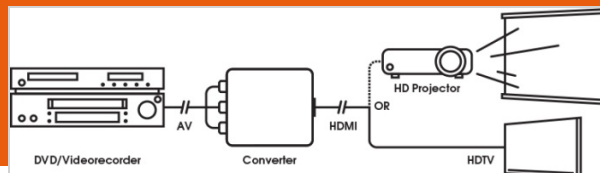

### Connects old and new connections

The SAVA 1021 makes it easy to connect existing video sources with an RCA or SCART output to an HDTV or projector with an HDMI input.