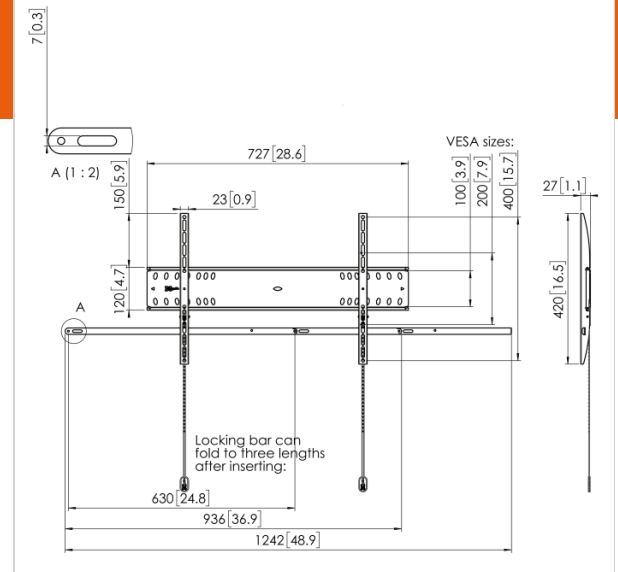

PFW 4700 Display wall mount fixed

Article number (SKU) 7047000
Colour Black

Key Benefits

- Theft prevention, TÜV certified, Stylish design, Easy to install, TÜV certified

The PFW 4700 locking fixed wall mount helps protect large flat panel displays in public areas against theft. The PFW 4000 series is designed for public areas that cannot be continuously supervised. The Vogel's Autolock® mechanism securely locks the display in place, and the slim design creates a clean, elegant look. The PFW 4700 is suitable for 55 to 80 inch displays weighing up to 75 kg. Vogel's Professional products are designed for quick and easy installation. The PFW 4700 wall mount features a unique wall plate that allows installers to very precisely compensate for drilling tolerances to ensure level mounting. Mounting hardware is included. All products in the 4000 series feature Vogel's Autolock® for easy installation and maximum security. A solid security bar and padlock provide theft prevention while still allowing easy access to the display for servicing. All Vogel's products are TÜV5 certified for maximum safety.

PFW 4700 Display wall mount fixed

VOGEL'S HOLDING BV 2018 (c) All rights reserved
Subject to printing errors, technical and price
amendments
Date: 23-08-2018

www.vogels.com

Specifications

Product specifications

Product type number	PFW 4700	Min. distance to the wall (mm)	27
Article number (SKU)	7047000		
Colour	Black		
EAN single box	8712285338649		
TÜV certified	Yes		
Guarantee	5 years		
Min. screen size (inch)	55		
Max. screen size (inch)	80		
Max. weight load (kg)	75		
Min. hole pattern	100mm x 100mm		
Max. hole pattern	600mm x 400mm		
Max. bolt size	M8		
Max. height of interface (mm)	420		
Max. width of interface (mm)	727		