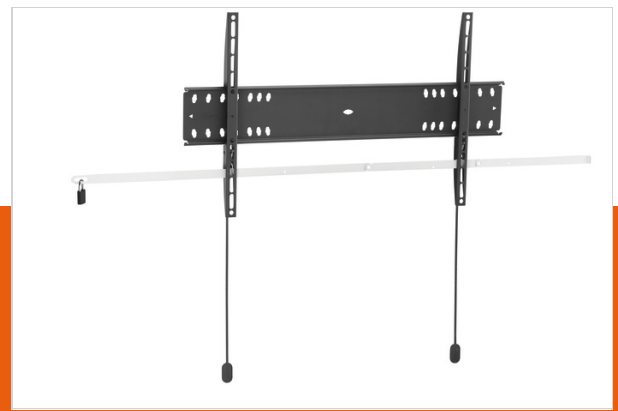

PFW 4700 Display wall mount fixed

Article number (SKU) 7047000
Colour Black

Key Benefits

- Theft prevention, TÜV certified, Stylish design, Easy to install, TÜV certified

The PFW 4700 locking fixed wall mount helps protect large flat panel displays in public areas against theft. The PFW 4000 series is designed for public areas that cannot be continuously supervised. The Vogel's Autolock® mechanism securely locks the display in place, and the slim design creates a clean, elegant look. The PFW 4700 is suitable for 55 to 80 inch displays weighing up to 75 kg. Vogel's Professional products are designed for quick and easy installation. The PFW 4700 wall mount features a unique wall plate that allows installers to very precisely compensate for drilling tolerances to ensure level mounting. Mounting hardware is included. All products in the 4000 series feature Vogel's Autolock® for easy installation and maximum security. A solid security bar and padlock provide theft prevention while still allowing easy access to the display for servicing. All Vogel's products are TÜV5 certified for maximum safety.

PFW 4700 Display wall mount fixed

VOGEL'S HOLDING BV 2018 (c) All rights reserved
Subject to printing errors, technical and price
amendments
Date: 23-08-2018

www.vogels.com

Specifications

Product specifications

Product type number	PFW 4700	Min. distance to the wall (mm)	27
Article number (SKU)	7047000		
Colour	Black		
EAN single box	8712285338649		
TÜV certified	Yes		
Guarantee	5 years		
Min. screen size (inch)	55		
Max. screen size (inch)	80		
Max. weight load (kg)	75		
Min. hole pattern	100mm x 100mm		
Max. hole pattern	600mm x 400mm		
Max. bolt size	M8		
Max. height of interface (mm)	420		
Max. width of interface (mm)	727		

Features

Functionality	Flat
Professional features	Fischer inside Lockable
Orientation	Landscape
Service position	No