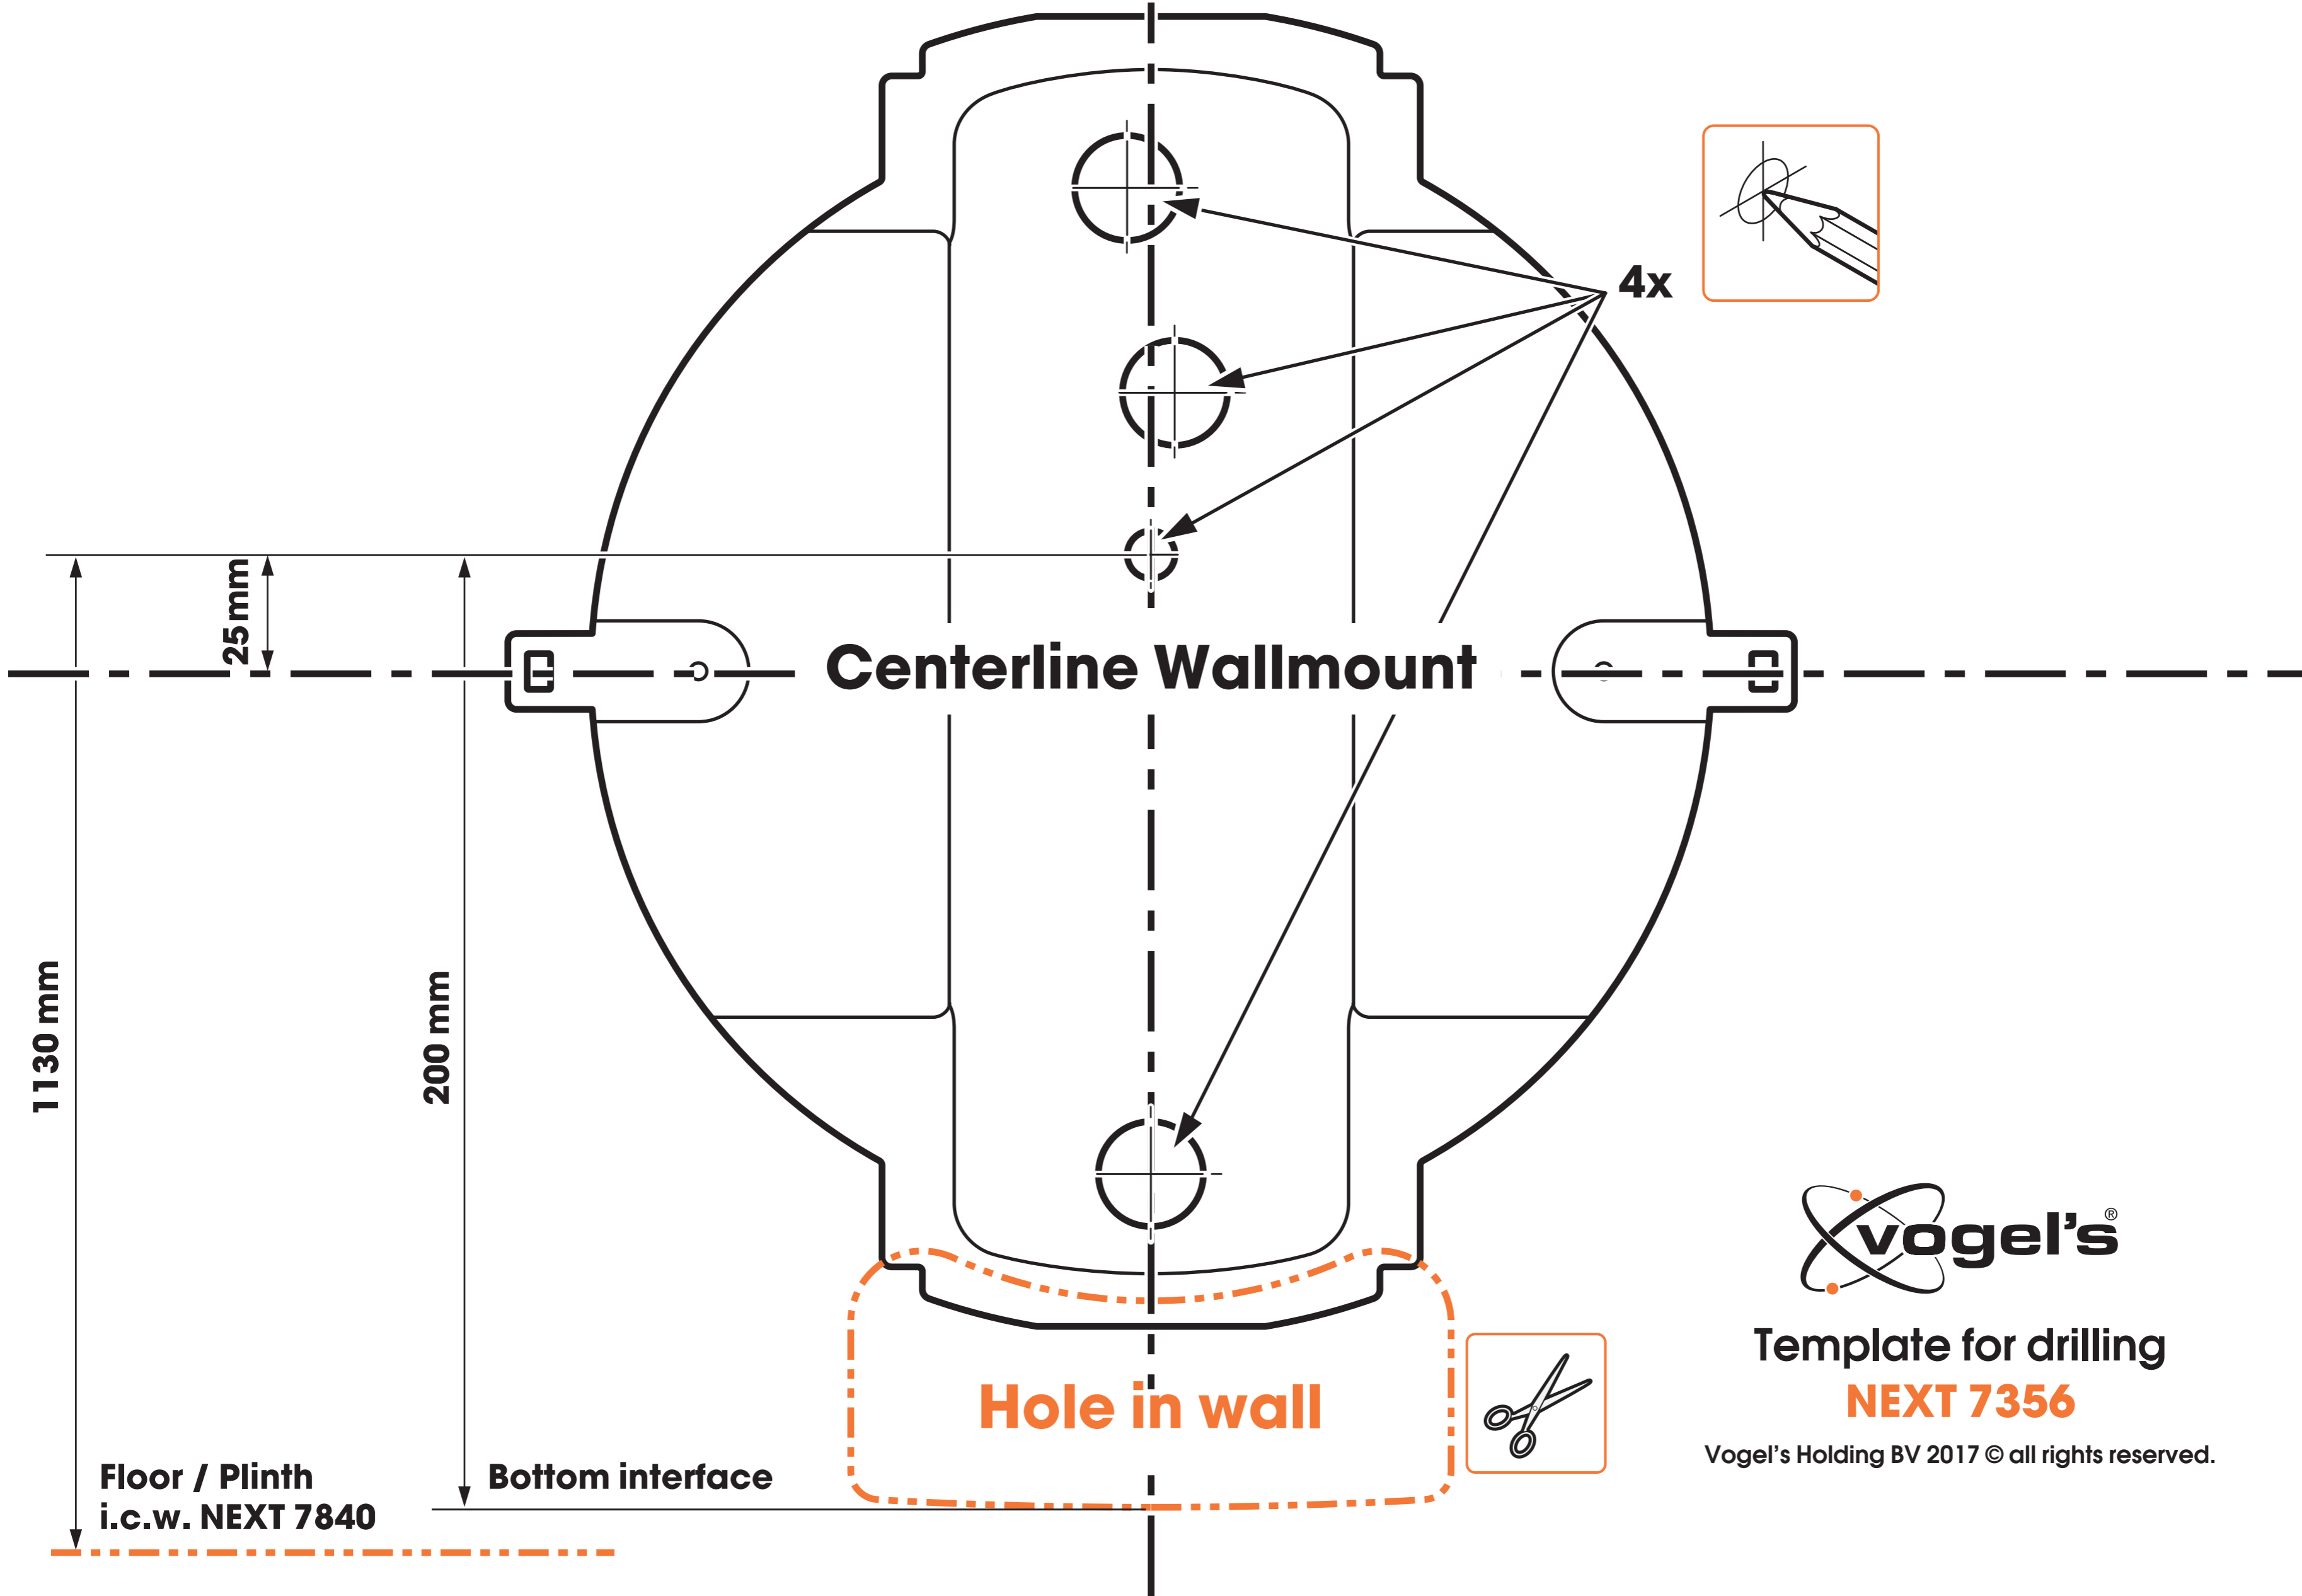

TOP

4x

Centerline Wallmount

25 mm

1130 mm

200 mm

Hole in wall

Template for drilling
NEXT 7356

Vogel's Holding BV 2017 © all rights reserved.

Floor / Plinth
 i.c.w. NEXT 7840

Bottom interface