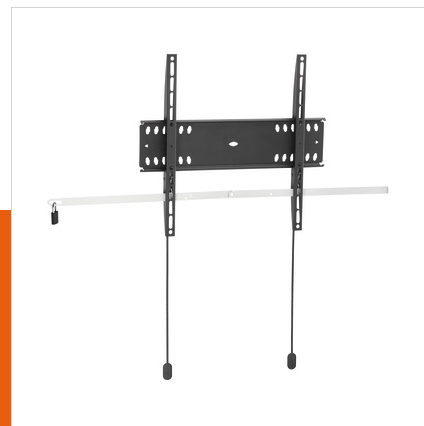

PFW 4500 Display wall mount fixed

Article number (SKU) 7045000
Colour Black

Key Benefits

- Theft prevention
- TÜV certified
- Stylish design
- Easy to install

The PFW 4500 locking fixed wall mount helps protect large flat panel displays in public areas against theft. The PFW 4000 series is designed for public areas that cannot be continuously supervised. The Vogel's Autolock® mechanism securely locks the display in place, and the slim design creates a clean, elegant look. The PFW 4500 is suitable for 42 to 55 inch displays weighing up to 50 kg.

Vogel's Professional products are designed for quick and easy installation. The PFW 4500 wall mount features a unique wall plate that allows installers to very precisely compensate for drilling tolerances to ensure level mounting. Mounting hardware is included.

All products in the 4000 series feature Vogel's Autolock® for easy installation and maximum security. A solid security bar and padlock provide theft prevention while still allowing easy access to the display for servicing. All Vogel's products are TÜV5 certified for maximum safety.