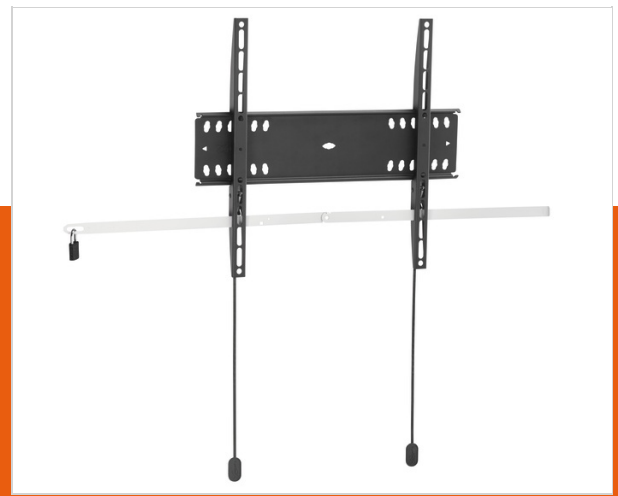

PFW 4500 Display wall mount fixed

Article number (SKU) 7045000
Colour Black

Key Benefits

- Theft prevention
- TÜV certified
- Stylish design
- Easy to install

The PFW 4500 locking fixed wall mount helps protect large flat panel displays in public areas against theft. The PFW 4000 series is designed for public areas that cannot be continuously supervised. The Vogel's Autolock® mechanism securely locks the display in place, and the slim design creates a clean, elegant look. The PFW 4500 is suitable for 42 to 55 inch displays weighing up to 50 kg.

Vogel's Professional products are designed for quick and easy installation. The PFW 4500 wall mount features a unique wall plate that allows installers to very precisely compensate for drilling tolerances to ensure level mounting. Mounting hardware is included.

All products in the 4000 series feature Vogel's Autolock® for easy installation and maximum security. A solid security bar and padlock provide theft prevention while still allowing easy access to the display for servicing. All Vogel's products are TÜV5 certified for maximum safety.

Min. distance to the wall 27 (mm)

Features

Functionality	Flat
Professional features	Fischer inside Lockable
Orientation	Landscape
Service position	No