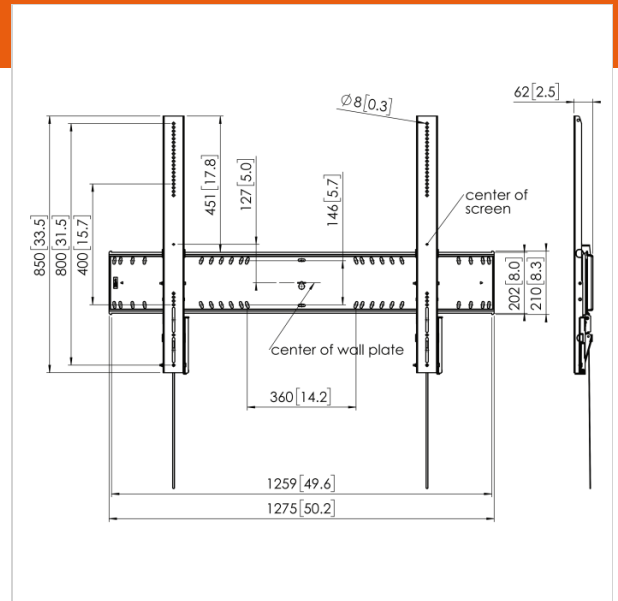

PFW 6910 Display wall mount tilt

Article number (SKU) 7369100
Colour Black

The PFW 6910 is a robust yet elegant tilt wall mount. It features an aesthetically integrated lock on top of the ability to tilt up to 15°. The mount can hold displays from 80 inch, weighing up to 230 kg

Max load in flat position is 230 kg

Max load in Tilt position is 185 kg

PFW 6910 Display wall mount tilt

VOGEL'S HOLDING BV 2018 (c) All rights reserved
 Subject to printing errors, technical and price
 amendments
 Date: 31-08-2018

www.vogels.com

Specifications

Product specifications

Product type number	PFW 6910
Article number (SKU)	7369100
Colour	Black
EAN single box	8712285336126
Tilt	Tilt up to 15°
Guarantee	5 years
Min. screen size (inch)	80
Max. screen size (inch)	120
Max. weight load (kg)	230
Max. display weight (kg)	Up to 165 kg
Min. hole pattern	100mm x 400mm
Max. hole pattern	1200mm x 800mm
Max. height of interface (mm)	850
Max. width of interface (mm)	1275

Features

Functionality	Tilt
Professional features	Fischer inside Autolock Lockable
Levelling function	Post-installation horizontal levelling
Orientation	Landscape
Recessed installation	No
Service position	Yes
Min. distance to the wall (mm)	62