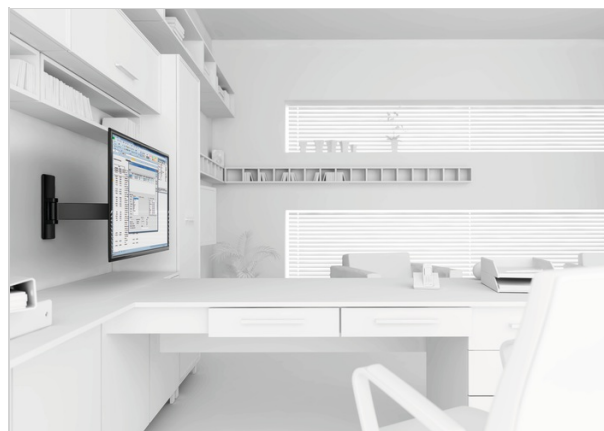

W52080 Full-Motion TV Wall Mount (black)

Article number (SKU) 8452080
Colour Black

Key benefits

- Simply Smart Value: Great comfort for an affordable price
- Tilt (up to 20°) to avoid reflections
- Smoothly turn your TV up to 120°
- Guide your cables
- Easily level your TV even after installation

For large TVs up to 65 inch (165 cm)

The WALL 2325 TV wall mount is suitable for 40 to 65 inch (101 to 165 cm) TVs. It provides safe and secure mounting for TVs up to 30 kg (66 lbs).

Get the perfect viewing angle

Place a TV in a handy spot on the wall or in a corner of your bedroom, dining room or a kid's room with the WALL 2325 TV wall mount. Easily swing your TV away from the wall and tilt it up or down for the perfect view.

The WALL series: simply smart value

Vogel's designers drew upon over 40 years of highly durable Dutch design for the audiovisual market when they developed the clean and modern brackets of the WALL series. This resulted in affordable, smart wall brackets backed by a lifetime guarantee. Simply smart value.

Want a great angle from any position?

Need a perfect viewing angle, no matter where you are in the room? Take a look at our full-motion TV wall brackets, which turn up to 180°.