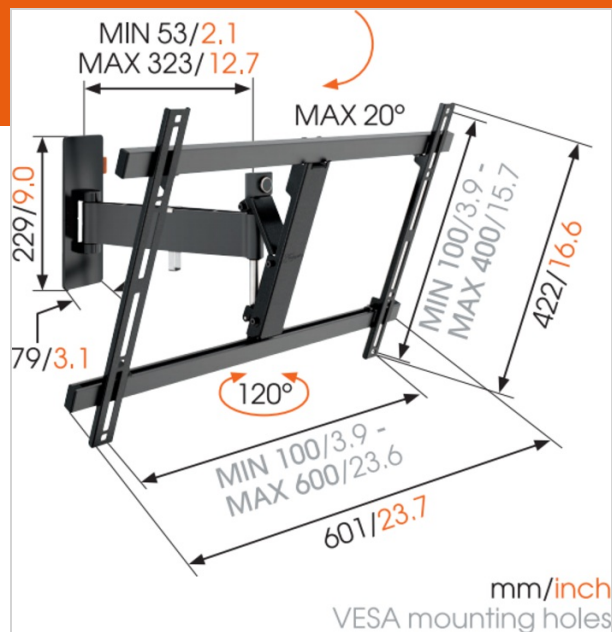

W52080 Full-Motion TV Wall Mount (black)

Article number (SKU) 8452080
Colour Black

Key benefits

- Simply Smart Value: Great comfort for an affordable price
- Tilt (up to 20°) to avoid reflections
- Smoothly turn your TV up to 120°
- Guide your cables
- Easily level your TV even after installation

For large TVs up to 65 inch (165 cm)

The WALL 2325 TV wall mount is suitable for 40 to 65 inch (101 to 165 cm) TVs. It provides safe and secure mounting for TVs up to 30 kg (66 lbs).

Get the perfect viewing angle

Place a TV in a handy spot on the wall or in a corner of your bedroom, dining room or a kid's room with the WALL 2325 TV wall mount. Easily swing your TV away from the wall and tilt it up or down for the perfect view.

The WALL series: simply smart value

Vogel's designers drew upon over 40 years of highly durable Dutch design for the audiovisual market when they developed the clean and modern brackets of the WALL series. This resulted in affordable, smart wall brackets backed by a lifetime guarantee. Simply smart value.

Want a great angle from any position?

Need a perfect viewing angle, no matter where you are in the room? Take a look at our full-motion TV wall brackets, which turn up to 180°.