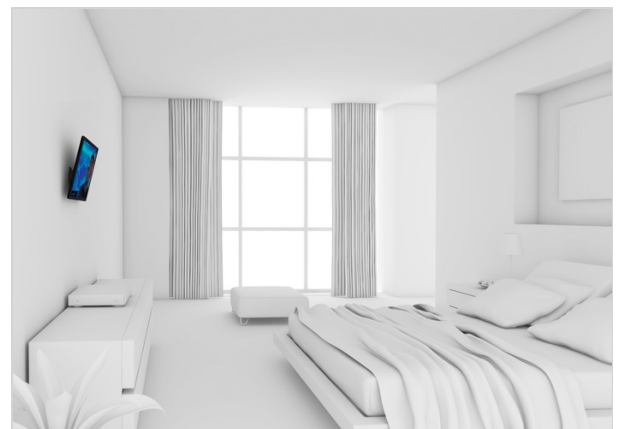

W50710 Tilting TV Wall Mount

Article number (SKU) 8450710
Colour Black

Key benefits

- Simply Smart Value: Great comfort for an affordable price
- Tilt (up to 15°) to avoid reflections
- Lock your TV securely in place

For TVs up to 55 inch (140 cm)

The WALL 2215 TV wall mount is suitable for 32 to 55 inch (81 to 140 cm) TVs. This sturdy mount supports up to 30 kg (66 lbs).

Squeezed for space? Mount your TV higher up on the wall

Putting a TV higher on the wall with the WALL 2215 TV wall mount is a great way to save space, reduce reflections and keep your TV safely out of reach of pets or children. Simply tilt your TV forward to watch it in comfort from where you are lounging or sitting.

The WALL series: simply smart value

Mounting your TV on the wall saves space, making even the smallest of rooms feel bigger. The brackets in Vogel's WALL series make good economic sense too, thanks to a quality build and clean finish at an affordable price. It's simply smart value.

Need to tuck your TV away even further?

Mount it in a corner to save even more space. Check out our full-motion TV wall brackets, perfect for any corner of the room.