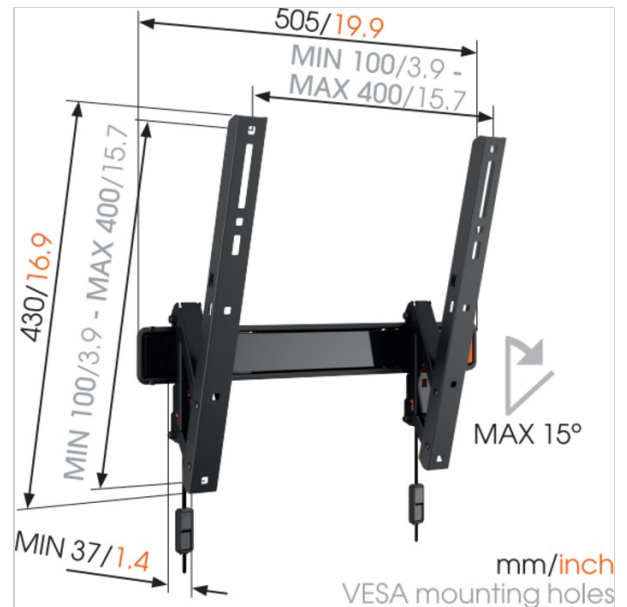

W50710 Tilting TV Wall Mount

Article number (SKU) 8450710
Colour Black

Key benefits

- Simply Smart Value: Great comfort for an affordable price
- Tilt (up to 15°) to avoid reflections
- Lock your TV securely in place

For TVs up to 55 inch (140 cm)

The WALL 2215 TV wall mount is suitable for 32 to 55 inch (81 to 140 cm) TVs. This sturdy mount supports up to 30 kg (66 lbs).

Squeezed for space? Mount your TV higher up on the wall

Putting a TV higher on the wall with the WALL 2215 TV wall mount is a great way to save space, reduce reflections and keep your TV safely out of reach of pets or children. Simply tilt your TV forward to watch it in comfort from where you are lounging or sitting.

The WALL series: simply smart value

Mounting your TV on the wall saves space, making even the smallest of rooms feel bigger. The brackets in Vogel's WALL series make good economic sense too, thanks to a quality build and clean finish at an affordable price. It's simply smart value.

Need to tuck your TV away even further?

Mount it in a corner to save even more space. Check out our full-motion TV wall brackets, perfect for any corner of the room.