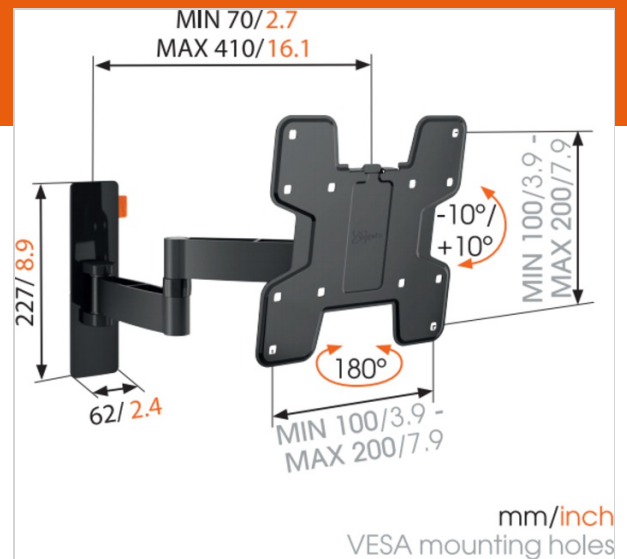

W53060 Full-Motion TV Wall Mount (black)

Article number (SKU) 8453060
Colour Black

Key benefits

- Simply Smart Value: Great comfort for an affordable price
- Tilt (up to 20°) to avoid reflections
- Smoothly turn your TV up to 180°
- Guide your cables
- Easily level your TV even after installation

For TVs up to 40 inch (102 cm)

WALL 2145 is a durable TV wall mount, suitable for 19 to 40 inch (48 to 102 cm) TVs weighing up to 15 kg (33 lbs).

Flexible viewing from anywhere in the room

Now you can enjoy watching TV from different places with the WALL 2145 full-motion mount from Vogel's. The perfect view from the dining area and from the nearby living room. A great way to see your favourite TV show from a variety of places.

The WALL series: simply smart value

Cook along with your favourite chef. Enjoy a show while doing paperwork. And choose Vogel's WALL series to do so: a smart and modern TV wall mount with a quality build and clean finish that's easy on your budget. It's simply smart value.

Put your electronics right underneath your TV

With one of our TV mounting accessories, you can neatly store your game console, Blu-ray player and remote controls.