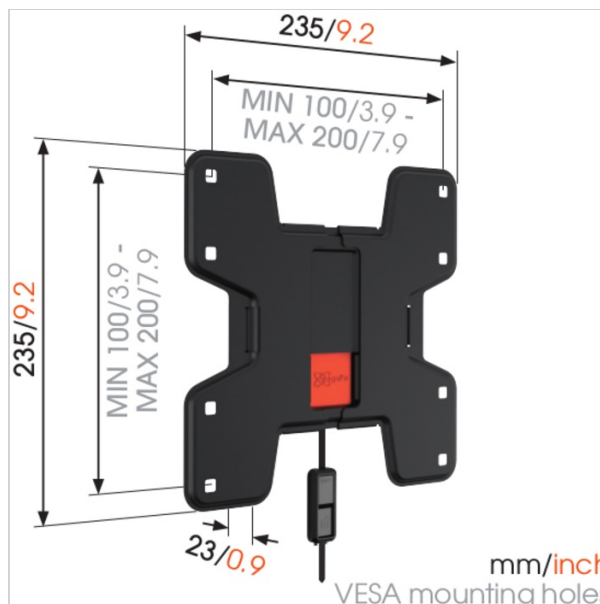

W50060 Fixed TV Wall Mount

Article number (SKU) 8450060
Colour Black

Key benefits

- Simply Smart Value: Great comfort for an affordable price
- Mount your TV only 2,3 cm from the wall
- Lock your TV securely in place

For TVs up to 40 inch (102 cm)

WALL 2105 is a durable TV wall mount, suitable for 19 to 40 inch (48 to 102 cm) TVs weighing up to 20 kg (44 lbs).

Your TV like a piece of fine art on your wall

Use the WALL 2105 TV wall mount to mount your TV flat and secure against the wall. A great way to save space in a narrow room. Click the screen securely into place with Vogel's Autolock system.

The WALL series: simply smart value

Mounting your TV on the wall saves space, making even the smallest of rooms feel bigger. The brackets in Vogel's WALL series make good economic sense too, thanks to a quality build and clean finish at an affordable price. It's simply smart value.

Want to reduce reflections in your TV?

Are you fed up with that nasty glare from the evening sun? Try our tilting TV wall brackets to reduce reflections and glare.