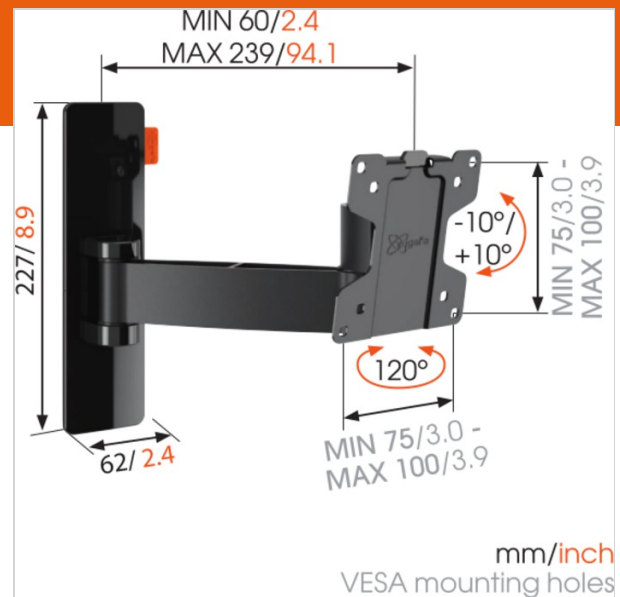

W52050 Full-Motion TV Wall Mount (black)

Article number (SKU) 8452050
Colour Black

Key benefits

- Simply Smart Value: Great comfort for an affordable price
- Tilt (up to 20°) to avoid reflections
- Smoothly turn your TV up to 120°
- Guide your cables
- Easily level your TV even after installation

For small TVs up to 26 inch (66 cm)

WALL 2025 is a smart TV wall mount that provides secure support for smaller TVs ranging from 17 to 26 inch (43 to 66 cm). It can hold up to 15 kg (33 lbs).

Get the perfect viewing angle

Place a small TV in a handy spot on the wall or in a corner of your kitchen, a workspace or a kid's bedroom with the WALL 2025 TV wall mount. Easily swing your TV away from the wall and tilt it up or down for the perfect view.

The WALL series: simply smart value

Mounting your TV on the wall saves space, making even the smallest of rooms feel bigger. The modern and trendy Vogel's WALL series is the ideal choice when you are looking for an affordable TV wall mount with a quality build and clean finish. It's simply smart value.

Want to turn your TV ever further?

Is your television perfectly placed for dinnertime viewing, but not for watching while you're cooking? Try our full-motion TV wall brackets, which turn up to 180°.