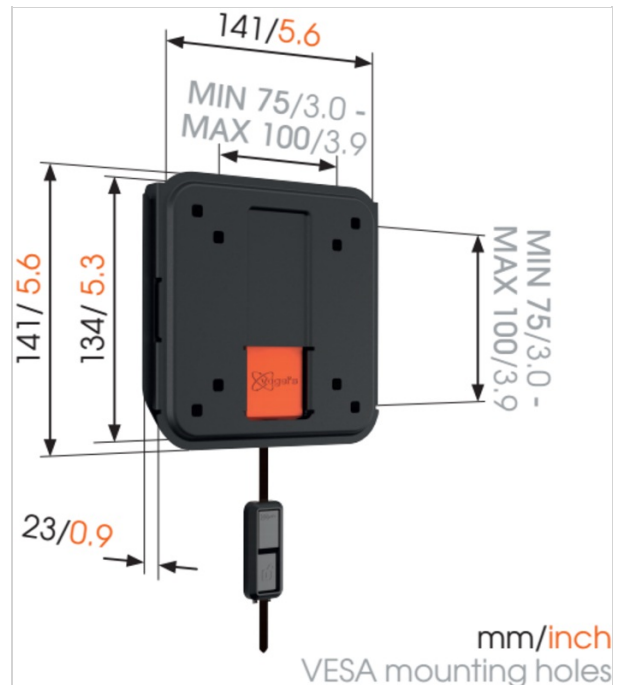

W50050 Fixed TV Wall Mount

Article number (SKU) 8450050
Colour Black

Key benefits

- Simply Smart Value: Great comfort for an affordable price
- Mount your TV only 2,3 cm from the wall
- Lock your TV securely in place

For small TVs up to 26 inch (66 cm)

WALL 2005 is a smart TV wall mount that provides secure support for smaller TVs ranging from 17 to 26 inch (43 to 66 cm). It can hold up to 20 kg (44 lbs).

Your TV like a piece of fine art on your wall

Use the WALL 2005 TV wall mount to mount your TV flat and secure against the wall. A great way to save space in a narrow room. Click the screen securely into place with Vogel's Autolock system.

The WALL series: simply smart value

This modern and intuitive TV wall mount is part of the Vogel's WALL series and turns your television into a piece of fine art. It keeps your TV safely out of the way in busy areas such as the kitchen or living room. The mount is built on 40 years of experience and backed by a lifetime guarantee. Simply smart value.

Want to reduce reflections in your TV?

Are you fed up with that nasty glare from the evening sun? Try our tilting TV wall brackets.