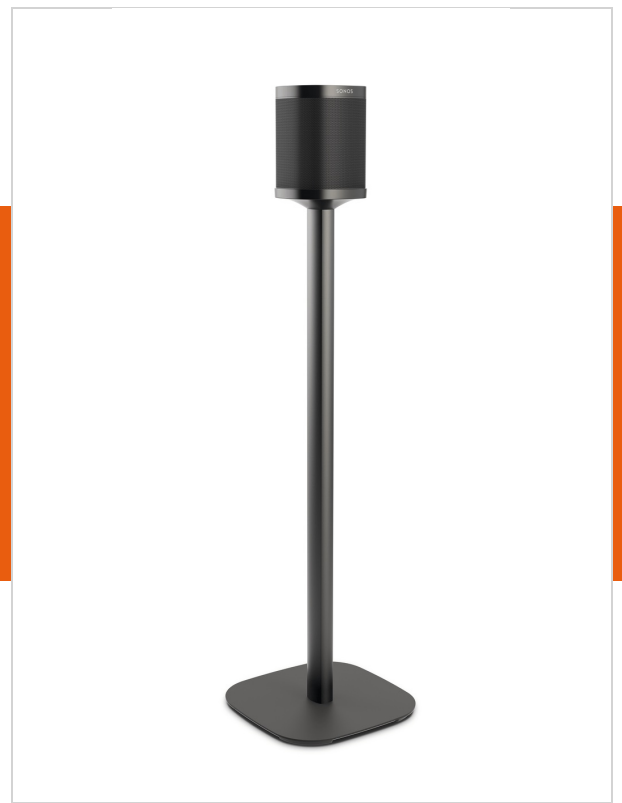

## SOUND 4301 Speaker Stand for SONOS ONE & PLAY:1

Article number (SKU) 8153020  
Colour Black

### Get more out of your SONOS ONE & PLAY:1

Integrate your SONOS ONE & PLAY:1 speaker seamlessly into your interior design by placing it on a Vogel's SOUND 4301 floor stand. With a height of 82 cm, the floor stand raises your speaker to ear level when you're seated - which is where speakers sound best. Create the perfect Sonos listening position anywhere in the room. The Vogel's floor stand provides secure support for your SONOS ONE & PLAY:1 and comes in black or white to match the colour of your speaker. Installation is easy, thanks to a pre-assembled speaker interface and integrated extension power cord.

### Place your speaker where it sounds best

With the Vogel's floor stand, you get the flexibility to create the perfect listening position for your SONOS ONE & PLAY:1 - anywhere in the room. Do you want to mount your speakers up high and out of the way? Then take a look at the Vogel's wall mount for SONOS ONE & PLAY:1. Vogel's speaker wall mounts and floor stands are also available for Sonos PLAY:3 speakers.

## SOUND 4301 Speaker Stand for SONOS ONE & PLAY:1

[www.vogels.com](http://www.vogels.com)

VOGEL'S HOLDING BV 2018 (c) All rights reserved  
Subject to printing errors, technical and price  
amendments  
Date: 05-04-2018