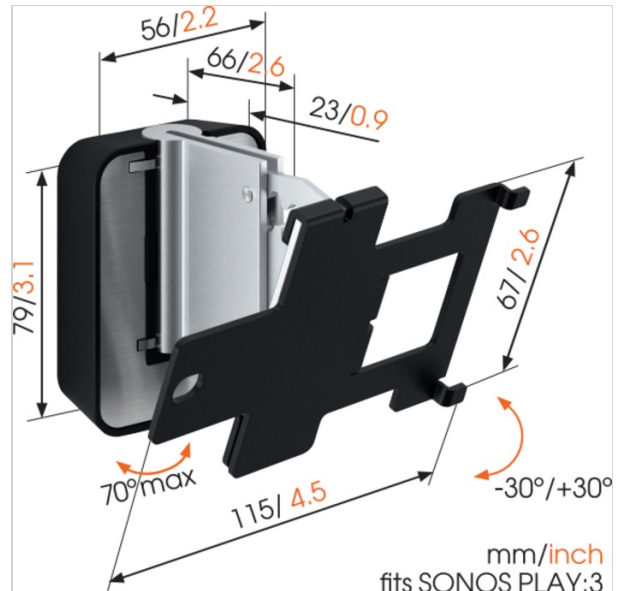

SOUND 4203 Speaker Wall Mount for SONOS PLAY:3 (black)

Article number (SKU) 8152030
Colour Black

Get more out of your Sonos PLAY:3

Integrate your Sonos PLAY:3 speaker seamlessly into your interior design by mounting it anywhere on your wall with the Vogel's SOUND 4203 wall mount. Mount your speaker vertically or horizontally, in any convenient spot - with the wide turn (70°) and tilt (30° up and down) capacity of the mount, you can always angle your speaker to provide the best acoustics. The low-profile wall mount provides secure support for your Sonos PLAY:3 and comes in black or white to match the colour of your speaker. Installing the mount perfectly straight is a breeze, thanks to the integrated spirit level.

Angle your speaker so it sounds best

The Vogel's wall mount for your Sonos PLAY:3 helps you save space while still creating the best listening position. Easily angle your speaker with one hand, and immerse yourself in music like never before. Are you looking for more positioning flexibility, without drilling holes? Vogel's also offers a floor stand for Sonos PLAY:3. Vogel's speaker wall mounts and floor stands are also available for Sonos PLAY:1 speakers.

SOUND 4203 Speaker Wall Mount for SONOS PLAY:3 (black)

www.vogels.com

VOGEL'S HOLDING BV 2018 (c) All rights reserved
Subject to printing errors, technical and price
amendments
Date: 05-04-2018

Specifications

Product specifications

Product type number	SOUND 4203
Article number (SKU)	8152030
Colour	Black
EAN single box	8712285329661
TÜV certified	Yes
Tilt	Tilt -30°/+30°
Turn	Up to 70°
Guarantee	5 years
Speaker product size	PLAY:3