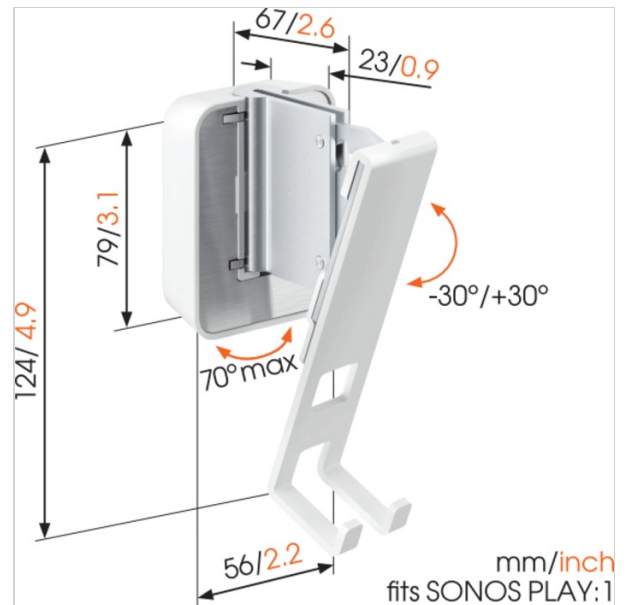

SOUND 4201 Speaker Wall Mount for SONOS PLAY:1 (white)

Article number (SKU) 8152011
Colour White

Angle your speaker so it sounds best

The Vogel's wall mount for your Sonos PLAY:1 helps you save space while still creating the best listening position. Easily adjust your speaker angle with one hand, and immerse yourself in music like never before. Are you looking for more positioning flexibility, without drilling holes? Vogel's also offers a floor stand for Sonos PLAY:1. Vogel's speaker wall mounts and floor stands are also available for Sonos PLAY:3 speakers.

SOUND 4201 Speaker Wall Mount for SONOS PLAY:1 (white)

VOGEL'S HOLDING BV 2018 (c) All rights reserved
Subject to printing errors, technical and price
amendments
Date: 11-04-2018

www.vogels.com

Specifications

Product specifications

Product type number	SOUND 4201
Article number (SKU)	8152011
Colour	White
EAN single box	8712285329647
TÜV certified	Yes
Tilt	Tilt -30°/+30°
Turn	Up to 70°
Guarantee	5 years
Speaker product size	One & PLAY:1