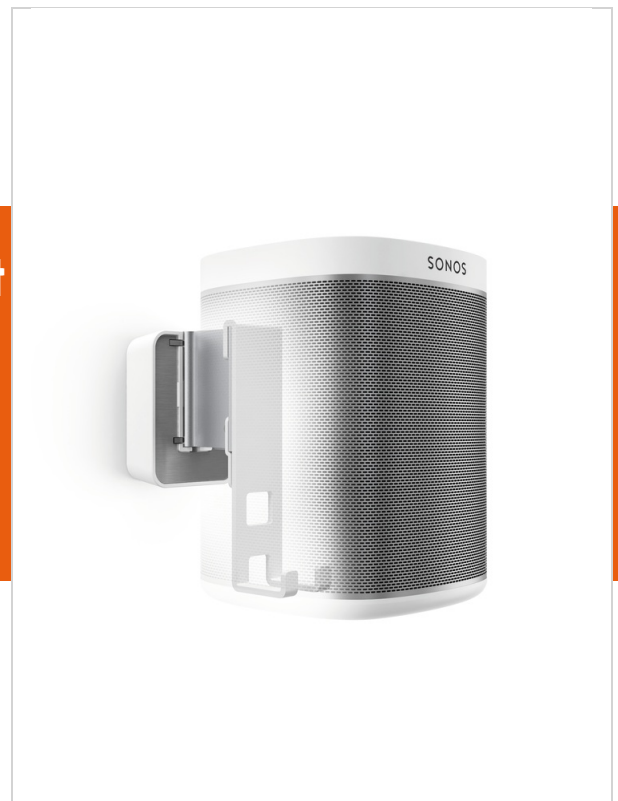

SOUND 4201 Speaker Wall Mount for SONOS PLAY:1 (white)

Article number (SKU) 8152011
Colour White

Angle your speaker so it sounds best

The Vogel's wall mount for your Sonos PLAY:1 helps you save space while still creating the best listening position. Easily adjust your speaker angle with one hand, and immerse yourself in music like never before. Are you looking for more positioning flexibility, without drilling holes? Vogel's also offers a floor stand for Sonos PLAY:1. Vogel's speaker wall mounts and floor stands are also available for Sonos PLAY:3 speakers.

SOUND 4201 Speaker Wall Mount for SONOS PLAY:1 (white)

VOGEL'S HOLDING BV 2018 (c) All rights reserved
Subject to printing errors, technical and price
amendments
Date: 11-04-2018

www.vogels.com

Specifications

Product specifications

Product type number	SOUND 4201
Article number (SKU)	8152011
Colour	White
EAN single box	8712285329647
TÜV certified	Yes
Tilt	Tilt -30°/+30°
Turn	Up to 70°
Guarantee	5 years
Speaker product size	One & PLAY:1