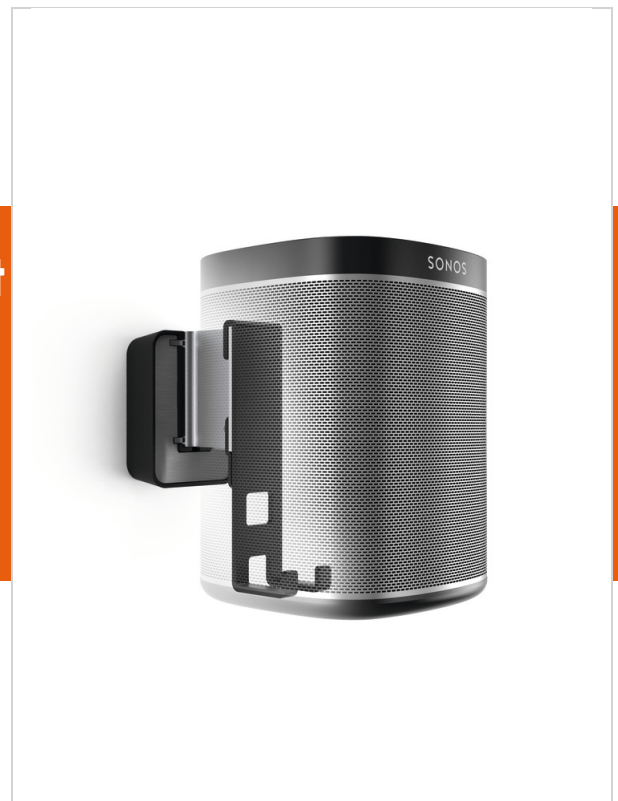

SOUND 4201 Speaker Wall Mount for SONOS PLAY:1 (black)

Article number (SKU) 8152010
Colour Black

Angle your speaker so it sounds best

The Vogel's wall mount for your Sonos PLAY:1 helps you save space while still creating the best listening position. Easily adjust your speaker angle with one hand, and immerse yourself in music like never before. Are you looking for more positioning flexibility, without drilling holes? Vogel's also offers a floor stand for Sonos PLAY:1. Vogel's speaker wall mounts and floor stands are also available for Sonos PLAY:3 speakers.

SOUND 4201 Speaker Wall Mount for SONOS PLAY:1 (black)

VOGEL'S HOLDING BV 2018 (c) All rights reserved
Subject to printing errors, technical and price
amendments
Date: 11-04-2018

www.vogels.com

Specifications

Product specifications

Product type number	SOUND 4201
Article number (SKU)	8152010
Colour	Black
EAN single box	8712285329623
TÜV certified	Yes
Tilt	Tilt -30°/+30°
Turn	Up to 70°
Guarantee	5 years
Speaker product size	One & PLAY:1