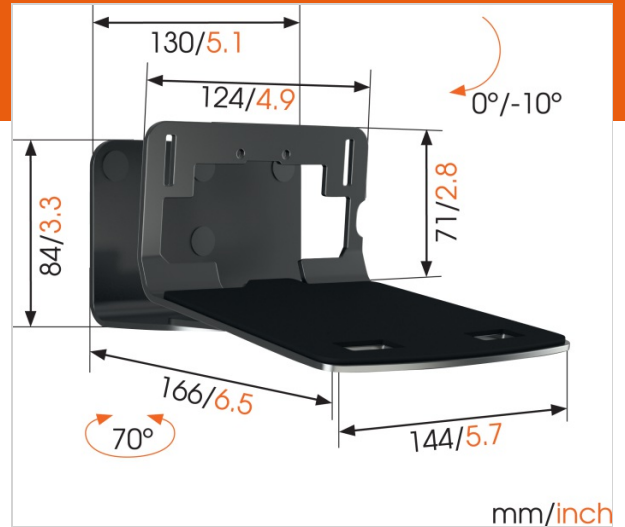

SOUND 3205 Speaker Wall Mount (black)

Article number (SKU) 8153250
Colour Black

Key benefits

- Dedicated mounting materials included for SONOS PLAY:5 and Denon HEOS 5/7

Get more out of your speaker

Integrate your speaker seamlessly into your interior design by mounting it anywhere on your wall with the Vogel's SOUND 3205 wall bracket. Mount the bracket high or low, out of sight or in plain view - the wide turn (70°) and tilt (10° down) capacity make sure that you can always angle your speaker to sound best. This low-profile speaker bracket provides secure support for your speaker and comes in black or white to match the colour of your speaker.

Angle your speaker so it sounds best

The Vogel's wall mount for your speaker helps you save space while still creating the best listening position. Easily adjust your speaker angle with one hand, and immerse yourself in music like never before.

Product type number	SOUND 3205
Article number (SKU)	8153250
Colour	Black
EAN single box	8712285337307
TÜV certified	Yes
Tilt	Tilt up to 10°
Turn	Up to 70°
Guarantee	5 years