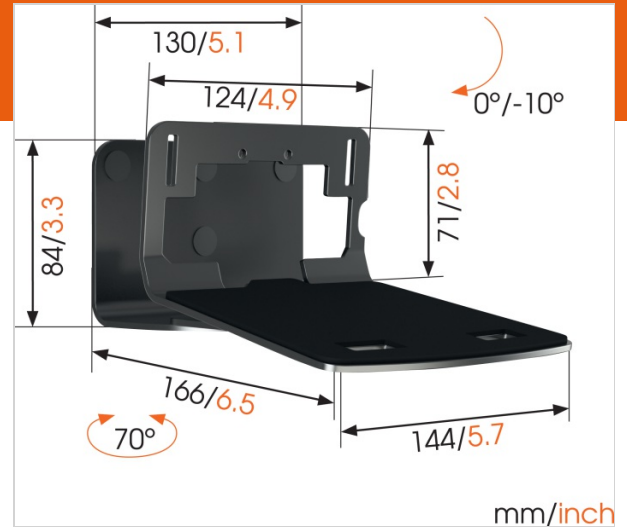

SOUND 3205 Speaker Wall Mount (white)

Article number (SKU) 8153251
Colour White

Key benefits

- Dedicated mounting materials included for SONOS PLAY:5 and Denon HEOS 5/7

Get more out of your speaker

Integrate your speaker seamlessly into your interior design by mounting it anywhere on your wall with the Vogel's SOUND 3205 wall bracket. Mount the bracket high or low, out of sight or in plain view - the wide turn (70°) and tilt (10° down) capacity make sure that you can always angle your speaker to sound best. This low-profile speaker bracket provides secure support for your speaker and comes in black or white to match the colour of your speaker.

Angle your speaker so it sounds best

The Vogel's wall mount for your speaker helps you save space while still creating the best listening position. Easily adjust your speaker angle with one hand, and immerse yourself in music like never before.

Product type number	SOUND 3205
Article number (SKU)	8153251
Colour	White
EAN single box	8712285337321
TÜV certified	Yes
Tilt	Tilt up to 10°
Turn	Up to 70°
Guarantee	5 years