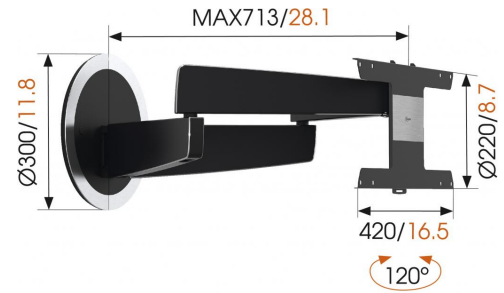

## NEXT 7346 Swivel TV mount

Made especially for LG OLED

Discover the specific qualities of the new NEXT 7346. Using the flexible wall bracket, you can turn your OLED TV towards you in an instant, giving you the perfect picture wherever you are in the room.

Get more out of your OLED TV with the NEXT 7346

Mount your TV on the wall with this flexible Vogel's bracket. Then you can enjoy the perfect picture on your television and the unequalled convenience that our NEXT 7346 offers you. The bracket and the TV almost seamlessly become one, making your OLED television even more of an eye-catcher in your interior. An LG OLED television is made to be mounted: the design is so slim that you can place this TV close to the wall using Vogel's custom made brackets. This TV wall bracket has been especially designed for LG OLED Series G6, E6, C6 and B6.

<b>Turn</b>	120
<b>Guarantee</b>	Life time
<b>Min. distance to the wall (mm)</b>	72
<b>Min. screen size (inch)</b>	40"
<b>Max. screen size (inch)</b>	65"
<b>Max. screen weight (kg)</b>	30
<b>Hole pattern (mm)</b>	Min. 300x200 / Max. 300x200 Min. 400x200 / Max. 400x200