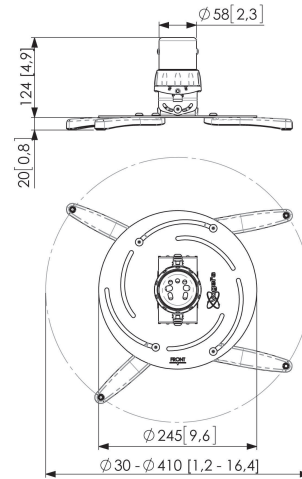

PPC 2500 PROJECTOR CEILING MOUNT

Turn (°)	360
Tilt (°)	15
Guarantee	5 years

PPC 2500 PROJECTOR CEILING MOUNT

Features

- Adjustable height
- Easy mounting
- Ceiling plate suitable for inclined and flat ceilings
- Cover included for false ceilings
- Fine tune adjustability

Logistic information

EAN Code Product	8712285325229
Net weight (kg)	2.26
Single Box Width (mm)	258
Single Box Length (mm)	258
Single Box Height (mm)	143