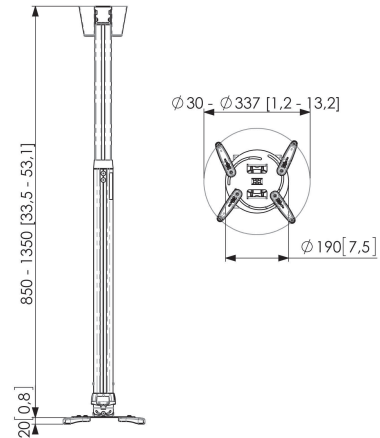

## PPC 1585 PROJECTOR CEILING MOUNT WHITE

The PPC 1585 is a height adjustable projector mount specially designed for the latest generation of projectors weighing up to 15 kg. This projector interface is equipped with fine tune adjustability for precise alignment to the projection surface. Once aligned, the projector stays in position. Turning the unique friction ring will eliminate all play from the interface connections, making the mount a solid and very stable solution.

## PPC 1585 PROJECTOR CEILING MOUNT WHITE

The height adjustable projector ceiling mount kits can be used when the height of the ceiling is not known or when flexibility is wanted. These mounts come in 3 lengths offering variable height adjustment from 400 to 1350 mm. The CIS® Cable Inlay System runs the full length of the pole and even allows for cable routing after installation. The CIS® offers sufficient space for all cables required and enables you to hide all the cables in a matter of seconds.

### Features

- Adjustable height
- Easy mounting
- Ceiling plate suitable for inclined and flat ceilings
- Cover included for false ceilings
- Fine tune adjustability

### Logistic information

<b>EAN Code Product</b>	8712285325205
<b>Net weight (kg)</b>	5.08
<b>Single Box Width (mm)</b>	258
<b>Single Box Length (mm)</b>	858
<b>Single Box Height (mm)</b>	136