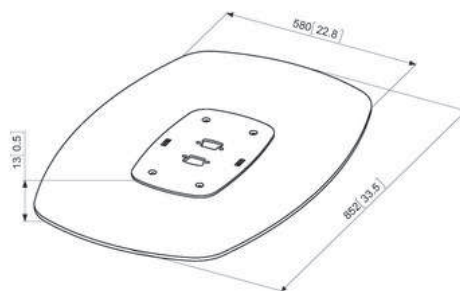

PFF 7040 Floor plate back-to-back large, black

The PFF7040 floor plate is a part of the modular Connect-it system. With this floorplate you can create a back to back solution for medium- to large-sized displays.

Guarantee

5 years

PFF 7040 Floor plate back-to-back large, black

Vogel's Connect-it floor solutions (floor stands and trolleys) is a uniquely flexible system. With only a few standard components, you can create a solution for almost any requirement. From a single display floor stand in a shop window, a back-to-back display set-up in an airport, to a movable video conferencing set-up for corporate use, the flexible Connect-it floor solutions line fits every situation. Connect-it floor solutions can accommodate displays from small to extra large, weighing up to 160 kg. Connect-it floor modules are available in black and silver to fit any interior décor.

Features

Logistic information

EAN Code Product	8712285323829
Net weight (kg)	31.8
Single Box Width (mm)	869
Single Box Length (mm)	609
Single Box Height (mm)	49