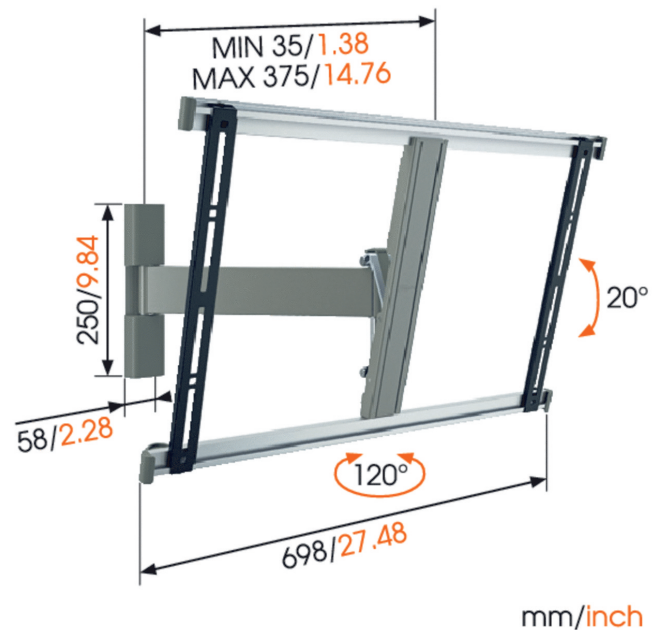

## UltraThin LED/LCD/Plasma wall mount THIN 325

### Specifications

- Screen size (Min. - Max.): 32 – 55 " / 81 – 140 cm
- Max. weight: 25 kg / 55 lbs
- Tilt: 20 °
- Turn: 120 °
- Min. distance to the wall (mm): 35 mm
- VESA mounting holes: 100x100mm up to 600x400mm
- Guarantee: Lifetime
- Available colours: Dolphin Grey/Aluminium

Get a perfect view from any spot with the THIN 325 UltraThin LED/LCD/Plasma wall mount. It gives you more viewing options for your living room, home cinema and bedroom. This wall mount easily turns your flat screen TV up to 120 degrees (60 degrees left and 60 degrees right) and tilts your screen up to 20 degrees forward for comfortable viewing. This mount is part of the Vogel's TURN products. >> Available early 2012 <<

## UltraThin LED/LCD/Plasma wall THIN 325

Gamers can have a full scale tournament in the living room and everybody has a great view. You can create the ultimate home cinema experience for family and friends. Or mount your LED/LCD/Plasma TV next to your bed for a bit of extra luxury. This wall mount stays out of sight with just 3.5 cm (1.4 inch) of space between the TV and the wall. It only takes a moment to install the LED/LCD/Plasma wall mount with the easy level adjustment and drilling template. It provides sturdy support for screen sizes of 32 to 55 inch (81 to 140 cm) with a maximum screen thickness of 4.5 cm (1.8 inch).