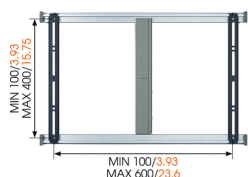

## UltraThin LED/LCD/Plasma wall mount THIN 325

### Specifications

- Screen size (Min. - Max.): 32 – 55 " / 81 – 140 cm
- Max. weight: 25 kg / 55 lbs
- Tilt: 20 °
- Turn: 120 °
- Min. distance to the wall (mm): 35 mm
- VESA mounting holes: 100x100mm up to 600x400mm
- Guarantee: Lifetime
- Available colours: Dolphin Grey/Aluminium

Get a perfect view from any spot with the THIN 325 UltraThin LED/LCD/Plasma wall mount. It gives you more viewing options for your living room, home cinema and bedroom. This wall mount easily turns your flat screen TV up to 120 degrees (60 degrees left and 60 degrees right) and tilts your screen up to 20 degrees forward for comfortable viewing. This mount is part of the Vogel's TURN products. >> Available early 2012 <<

## UltraThin LED/LCD/Plasma wall THIN 325

Gamers can have a full scale tournament in the living room and everybody has a great view. You can create the ultimate home cinema experience for family and friends. Or mount your LED/LCD/Plasma TV next to your bed for a bit of extra luxury. This wall mount stays out of sight with just 3.5 cm (1.4 inch) of space between the TV and the wall. It only takes a moment to install the LED/LCD/Plasma wall mount with the easy level adjustment and drilling template. It provides sturdy support for screen sizes of 32 to 55 inch (81 to 140 cm) with a maximum screen thickness of 4.5 cm (1.8 inch).