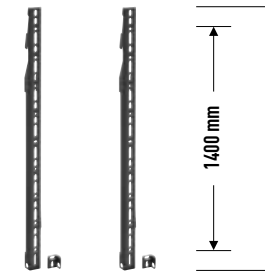

Service position

Cables can be easily connected after installation.

INTERFACE WALL PLATES

PFW 5808

- Length interface wall plate: 800 mm
- Max fitment: 720 mm
- Max load: 160 kg
- Built-in level function

PFW 5810

- Length interface wall plate: 1050 mm
- Max fitment: 970 mm
- Max load: 160 kg
- Built-in level function

PFW 5814

- Length interface wall plate: 1450 mm
- Max fitment: 1370 mm
- Max load: 160 kg
- Built-in level function

+

INTERFACE STRIPS

PFW 5908

- Length interface strips: 800 mm
- Max fitment: 750 mm
- Max load: 160 kg
- Service position
- Security option

PFW 5909

- Length interface strips: 950 mm
- Max fitment: 900 mm
- Max load: 160 kg
- Service position
- Security option

PFW 5914

- Length interface strips: 1450 mm
- Max fitment: 1400 mm
- Max load: 160 kg
- Service position
- Security option

=

XL WALL MOUNT

Request our extensive catalogue with our entire range of solutions: www.vogels.com/profcats