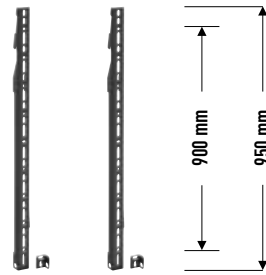

Service position

Cables can be easily connected after installation.

INTERFACE WALL PLATES

PFW 5808

- Length interface wall plate: 800 mm
- Max fitment: 720 mm
- Max load: 160 kg
- Built-in level function

PFW 5810

- Length interface wall plate: 1050 mm
- Max fitment: 970 mm
- Max load: 160 kg
- Built-in level function

PFW 5814

- Length interface wall plate: 1450 mm
- Max fitment: 1370 mm
- Max load: 160 kg
- Built-in level function

+

INTERFACE STRIPS

PFW 5908

- Length interface strips: 800 mm
- Max fitment: 750 mm
- Max load: 160 kg
- Service position
- Security option

PFW 5909

- Length interface strips: 950 mm
- Max fitment: 900 mm
- Max load: 160 kg
- Service position
- Security option

PFW 5914

- Length interface strips: 1450 mm
- Max fitment: 1400 mm
- Max load: 160 kg
- Service position
- Security option

=

XL WALL MOUNT

Request our extensive catalogue with our entire range of solutions: www.vogels.com/profcats