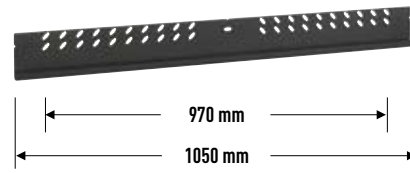

Modular: always create a fit

With the modular concept you can create your own wall mount for almost every display. Different sizes of interface wall plates and interface strips are available. Landscape and portrait position possible.

Easy levelling and installation

Special diagonal mounting holes make it very easy to level the interface wall plate during installation. You can even fine tune it after installation.

Security option

Security option available to safeguard displays and prevent unauthorized removal (clip included, padlock not included).

Service position

Cables can be easily connected after installation.

INTERFACE WALL PLATES

PFW 5808

- Length interface wall plate: 800 mm
- Max fitment: 720 mm
- Max load: 160 kg
- Built-in level function

PFW 5810

- Length interface wall plate: 1050 mm
- Max fitment: 970 mm
- Max load: 160 kg
- Built-in level function

PFW 5814

- Length interface wall plate: 1450 mm
- Max fitment: 1370 mm
- Max load: 160 kg
- Built-in level function