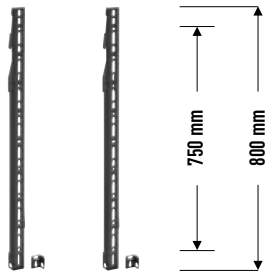

Service position

Cables can be easily connected after installation.

INTERFACE WALL PLATES

PFW 5808

- Length interface wall plate: 800 mm
- Max fitment: 720 mm
- Max load: 160 kg
- Built-in level function

PFW 5810

- Length interface wall plate: 1050 mm
- Max fitment: 970 mm
- Max load: 160 kg
- Built-in level function

PFW 5814

- Length interface wall plate: 1450 mm
- Max fitment: 1370 mm
- Max load: 160 kg
- Built-in level function

+

INTERFACE STRIPS

PFW 5908

- Length interface strips: 800 mm
- Max fitment: 750 mm
- Max load: 160 kg
- Service position
- Security option

PFW 5909

- Length interface strips: 950 mm
- Max fitment: 900 mm
- Max load: 160 kg
- Service position
- Security option

PFW 5914

- Length interface strips: 1450 mm
- Max fitment: 1400 mm
- Max load: 160 kg
- Service position
- Security option

=

XL WALL MOUNT

Request our extensive catalogue with our entire range of solutions: www.vogels.com/profcats