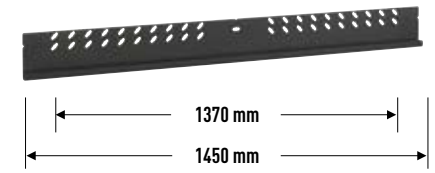

Modular: always create a fit

With the modular concept you can create your own wall mount for almost every display. Different sizes of interface wall plates and interface strips are available. Landscape and portrait position possible.

Easy levelling and installation

Special diagonal mounting holes make it very easy to level the interface wall plate during installation. You can even fine tune it after installation.

Security option

Security option available to safeguard displays and prevent unauthorized removal (clip included, padlock not included).

Service position

Cables can be easily connected after installation.

INTERFACE WALL PLATES

PFW 5808

- Length interface wall plate: 800 mm
- Max fitment: 720 mm
- Max load: 160 kg
- Built-in level function

PFW 5810

- Length interface wall plate: 1050 mm
- Max fitment: 970 mm
- Max load: 160 kg
- Built-in level function

PFW 5814

- Length interface wall plate: 1450 mm
- Max fitment: 1370 mm
- Max load: 160 kg
- Built-in level function