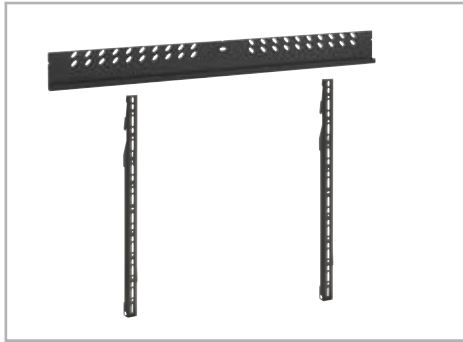

MODULAR XL
FLAT WALL MOUNTS

**FOR EXTRA LARGE
FLAT DISPLAYS**

Modular XL wall mounts

Vogel's Professional introduces a new range of modular wall mounts for extra large displays. The modular wall mount is especially designed for displays from 65 inches and larger, with a maximum mounting fitment of 1370x1400 mm and maximum weight of 160 kg.

The modular wall mount is set up with an interface wall plate (PFW 58xx) and two interface strips (PFW 59xx). Vogel's offers 3 different lengths of interface wall plates 800, 1050 and 1450 mm and 3 different lengths of interface strips 800, 950 and 1450 mm. With this modular concept you can create a mounting solution for almost every extra large display.

Modular: always create a fit

With the modular concept you can create your own wall mount for almost every display. Different sizes of interface wall plates and interface strips are available. Landscape and portrait position possible.

Easy levelling and installation

Special diagonal mounting holes make it very easy to level the interface wall plate during installation. You can even fine tune it after installation.

Security option

Security option available to safeguard displays and prevent unauthorized removal (clip included, padlock not included).