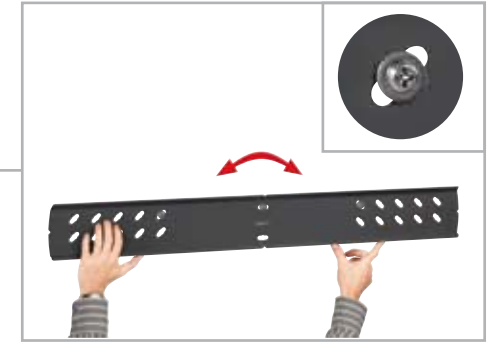

The modular wall mount is set up with an interface wall plate (PFW 58xx) and two interface strips (PFW 59xx). Vogel's offers 3 different lengths of interface wall plates 800, 1050 and 1450 mm and 3 different lengths of interface strips 800, 950 and 1450 mm. With this modular concept you can create a mounting solution for almost every extra large display.

Features are:

- Landscape and portrait position
- Built in levelling function for quicker installation
- Service position for easy connecting cables after installation
- Security option: possibility to add a padlock

Modular: always create a fit

With the modular concept you can create your own wall mount for almost every display. Different sizes of interface wall plates and interface strips are available. Landscape and portrait position possible.

Easy levelling and installation

Special diagonal mounting holes make it very easy to level the interface wall plate during installation. You can even fine tune it after installation.

Security option

Security option available to safeguard displays and prevent unauthorized removal (clip included, padlock not included).