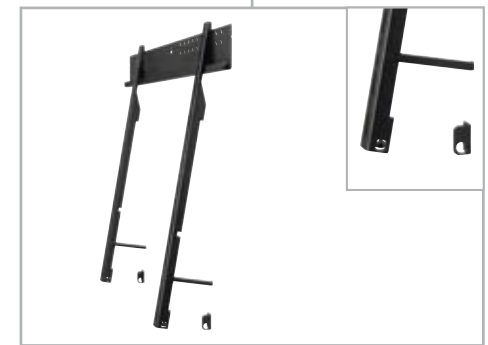

The modular wall mount is set up with an interface wall plate (PFW 58xx) and two interface strips (PFW 59xx). Vogel's offers 3 different lengths of interface wall plates 800, 1050 and 1450 mm and 3 different lengths of interface strips 800, 950 and 1450 mm. With this modular concept you can create a mounting solution for almost every extra large display.

Modular: always create a fit

With the modular concept you can create your own wall mount for almost every display. Different sizes of interface wall plates and interface strips are available. Landscape and portrait position possible.

Easy levelling and installation

Special diagonal mounting holes make it very easy to level the interface wall plate during installation. You can even fine tune it after installation.

Security option

Security option available to safeguard displays and prevent unauthorized removal (clip included, padlock not included).

Service position

Cables can be easily connected after installation.

INTERFACE WALL PLATES

PFW 5808

- Length interface wall plate: 800 mm
- Max fitment: 720 mm
- Max load: 160 kg
- Built-in level function

PFW 5810