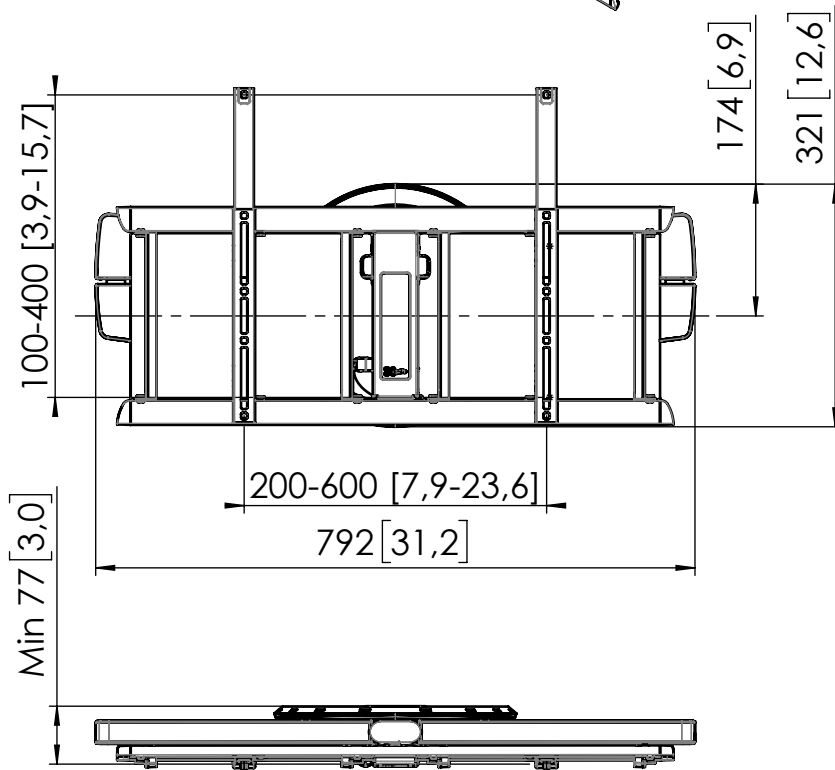

Product data sheet

DATA SHEET TVM 7675 (PRO)

Dimensions in mm [inch]

Screen sizes: 1016 [40] - 1956 [77]
 Max weight: 35 kg / 77,2 lbs
 VESA: 100-400 x 200-600 (VxH)

Mount:

Power supply: 12 V DC - 1.5A
 Idle: 336 mW

Adapter:

Supply: 100-240 V AC - 0.3 A
 Idle: 75 mW

TVM 7675 PRO

TVM 7675 & 7675 PRO

Note: This document and specifications herein are confidential and the exclusive property of Vogel's Products b.v. Neither this design nor any information contained in this drawing may be reproduced or disclosed to others without written consent of Vogel's Products b.v. The design and information will not be reproduced, copied or used, either in part or in its entirety, as the basis for the manufacture or sale of items without written permission.
Warning: Please study all instructions and illustrations carefully before installation.
 Information in this document is subject to change without further notice.