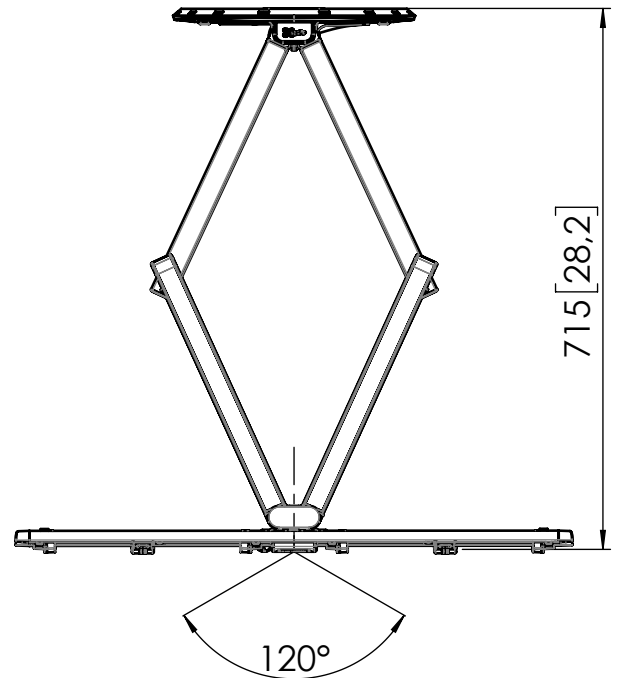

Product data sheet

DATA SHEET TVM 7675 (PRO)

Dimensions in mm [inch]

Screen sizes: 1016 [40] - 1956 [77]
 Max weight: 35 kg / 77,2 lbs
 VESA: 100-400 x 200-600 (VxH)

Mount:

Power supply: 12 V DC - 1.5A
 Idle: 336 mW

Adapter:

Supply: 100-240 V AC - 0.3 A
 Idle: 75 mW

TVM 7675 PRO

TVM 7675 & 7675 PRO

Note: This document and specifications herein are confidential and the exclusive property of Vogel's Products b.v. Neither this design nor any information contained in this drawing may be reproduced or disclosed to others without written consent of Vogel's Products b.v. The design and information will not be reproduced, copied or used, either in part or in its entirety, as the basis for the manufacture or sale of items without written permission.
Warning: Please study all instructions and illustrations carefully before installation.
 Information in this document is subject to change without further notice.