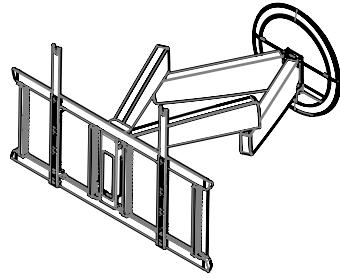

Product data sheet

DATA SHEET TVM 7675 (PRO)

Dimensions in mm [inch]

Screen sizes: 1016 [40] - 1956 [77]
 Max weight: 35 kg / 77,2 lbs
 VESA: 100-400 x 200-600 (VxH)

Mount:

Power supply: 12 V DC - 1.5A
 Idle: 336 mW

Adapter:

Supply: 100-240 V AC - 0.3 A
 Idle: 75 mW

TVM 7675 PRO

TVM 7675 & 7675 PRO

Note: This document and specifications herein are confidential and the exclusive property of Vogel's Products b.v. Neither this design nor any information contained in this drawing may be reproduced or disclosed to others without written consent of Vogel's Products b.v. The design and information will not be reproduced, copied or used, either in part or in its entirety, as the basis for the manufacture or sale of items without written permission.
Warning: Please study all instructions and illustrations carefully before installation.
 Information in this document is subject to change without further notice.