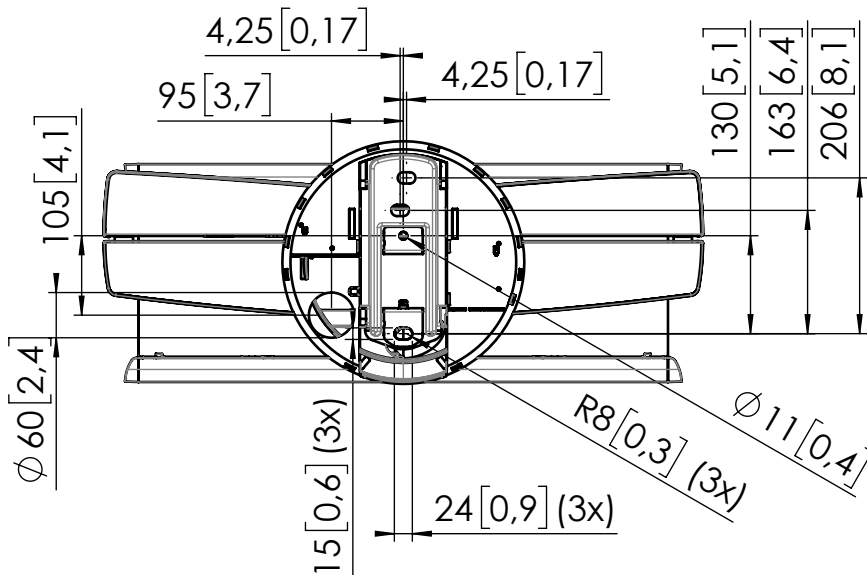

Product data sheet

DATA SHEET TVM 7675 (PRO)

Dimensions in mm [inch]

Screen sizes: 1016 [40] - 1956 [77]
 Max weight: 35 kg / 77,2 lbs
 VESA: 100-400 x 200-600 (VxH)

Mount:

Power supply: 12 V DC - 1.5A
 Idle: 336 mW

Adapter:

Supply: 100-240 V AC - 0.3 A
 Idle: 75 mW

TVM 7675 PRO

TVM 7675 & 7675 PRO

Note: This document and specifications herein are confidential and the exclusive property of Vogel's Products b.v. Neither this design nor any information contained in this drawing may be reproduced or disclosed to others without written consent of Vogel's Products b.v. The design and information will not be reproduced, copied or used, either in part or in its entirety, as the basis for the manufacture or sale of items without written permission.
Warning: Please study all instructions and illustrations carefully before installation.
 Information in this document is subject to change without further notice.