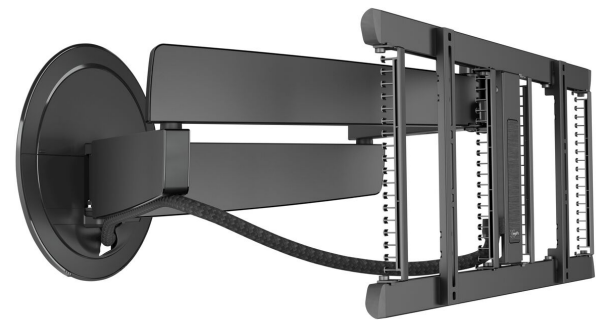

TVM 7675 PRO Motorized TV Wall Mount (black)

Key Benefits

- Turns automatically and through Siri Voice/Shortcuts, app or remote control
- Our most innovative design to date - stylish in any interior
- Fully integrated Cable Inlay System (CIS®) - Connect, protect and hide your cables from wall to TV
- 7 programmable presets
- Make your mounting system complete with a matching aluminium cable column

Motorized wall mount with unsurpassed design

The SIGNATURE MotionMount PRO wall mount is Vogel's flagship model. In terms of design, technical ingenuity and ease of use, this motorized mounting system outperforms any other wall mount. A motor can turn the wall mount up to 120° (depending on the screen size) and it is suitable for screens from 40 to 77 inches in size and weighing up to 35 kg. Equipped with Ethernet and RS-232, this MotionMount PRO is ideal for applications in upscale office, hospitality and hotel environments.

mm/inch
VESA mounting holes

TVM 7675 PRO Motorized TV Wall Mount (black)

Specifications

Article number (SKU)	8876750P
Colour	Black
EAN single box	8712285354984
Product size	L
Height	452
Width	792
TÜV certified	Yes
Turn	Forward and turning motion (up to 120°)
Guarantee electrical parts	2 years
Min. screen size (inch)	40
Max. screen size (inch)	77
Max. weight load (kg/Lbs)	35 / 77.16
Max. height of interface (mm)	452
Max. width of interface (mm)	792
App Controlled	Yes
Cable management	Integrated cable management CIS® Cable Inlay System Cable sleeve
Certifications	CE CB
Max. distance to the wall (mm)	715
Max. horizontal hole pattern (mm)	600
Max. vertical hole pattern (mm)	400
Min. distance to the wall (mm)	77
Motorized	Yes
Number of pivot points	4
Remote controlled	Yes
Remote control standard	RS-232
Voltage	100-240V, 50/60 Hz