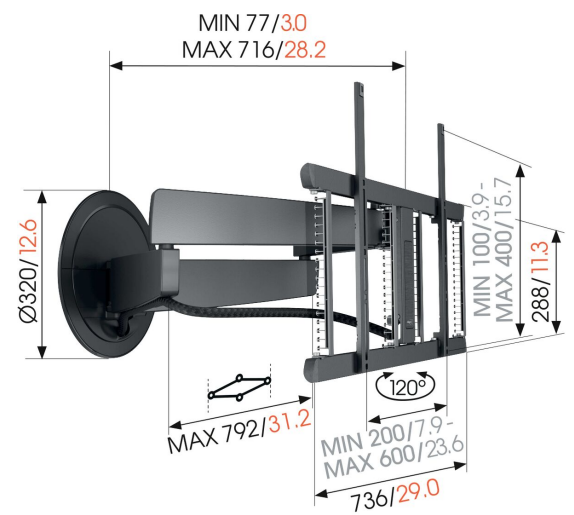

TVM 7675 PRO Motorized TV Wall Mount (black)

Key Benefits

- Turns automatically and through Siri Voice/Shortcuts, app or remote control
- Our most innovative design to date - stylish in any interior
- Fully integrated Cable Inlay System (CIS®) - Connect, protect and hide your cables from wall to TV
- 7 programmable presets
- Make your mounting system complete with a matching aluminium cable column

Motorized wall mount with unsurpassed design

The SIGNATURE MotionMount PRO wall mount is Vogel's flagship model. In terms of design, technical ingenuity and ease of use, this motorized mounting system outperforms any other wall mount. A motor can turn the wall mount up to 120° (depending on the screen size) and it is suitable for screens from 40 to 77 inches in size and weighing up to 35 kg. Equipped with Ethernet and RS-232, this MotionMount PRO is ideal for applications in upscale office, hospitality and hotel environments.

mm/inch
VESA mounting holes

TVM 7675 PRO Motorized TV Wall Mount (black)

Specifications

Article number (SKU)	8876750P
Colour	Black
EAN single box	8712285354984
Product size	L
Height	452
Width	792
TÜV certified	Yes
Turn	Forward and turning motion (up to 120°)
Guarantee electrical parts	2 years
Min. screen size (inch)	40
Max. screen size (inch)	77
Max. weight load (kg/Lbs)	35 / 77.16
Max. height of interface (mm)	452
Max. width of interface (mm)	792
App Controlled	Yes
Cable management	Integrated cable management CIS® Cable Inlay System Cable sleeve
Certifications	CE CB
Max. distance to the wall (mm)	715
Max. horizontal hole pattern (mm)	600
Max. vertical hole pattern (mm)	400
Min. distance to the wall (mm)	77
Motorized	Yes
Number of pivot points	4
Remote controlled	Yes
Remote control standard	RS-232
Voltage	100-240V, 50/60 Hz