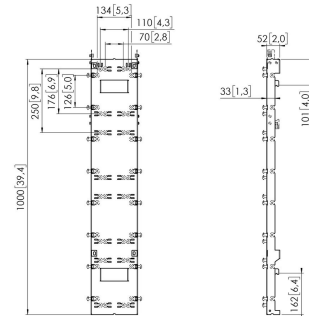

### Key Benefits

- Easy install
- Conned-it compatible, including accessories

PLI 8703H4 Philips 7000 Series 4H This is an interface to mount 2 cabinets of the Philips 7000 series above each other. Straight and L-shaped videowalls can both be installed with this product. This product can be used in combination with the other products in this series, Depending on your preferred video wall we can create a solution. (PLI 8701 and PLI 8702).  
Vogel's For Sure