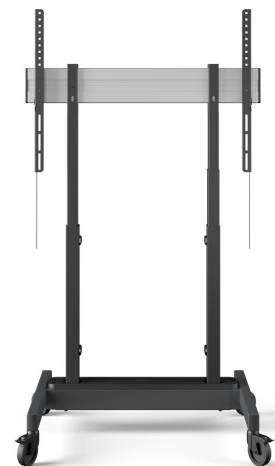

RISE 3205 Motorized Display Lift Trolley basic 50 mm/s (black EU)

Key Benefits

- Height adjustment range of no less than 700 mm
- TÜV and CE certified
- Movement speed of 50 mm/s for the heaviest screens with QuickRise™
- Lock your TV with a single click through ClickLoc™

Display moved smoothly and safely to the correct height A RISE 3205 motorized display lift trolley is suitable for (interactive) displays measuring up to 86" and weighing max. 100 kg. The lift raises the display smoothly and safely at a speed of 50 mm/s. The motorized display lift has a 700 mm travel range.

RISE 3205 Motorized Display Lift Trolley basic 50 mm/s (black EU)

Specifications

Article number (SKU)	7332050
Colour	Black
EAN single box	8712285357428
Height	1218
Width	827
Depth	745
TÜV certified	Yes
Anti Collision safety mechanism	Yes
Guarantee	5 years
Min. screen size (inch)	43
Max. screen size (inch)	86
Certifications	CE TÜV UL
Max. distance to floor - center display (mm)	1604
Max. horizontal hole pattern (mm)	800
Max. screen size (inch)	86
Max. vertical hole pattern (mm)	600
Min. distance to floor - center display (mm)	903
Min. horizontal hole pattern (mm)	300
Min. screen size (inch)	43
Min. vertical hole pattern (mm)	300
Motorized	Yes
Height adjustment (mm)	700