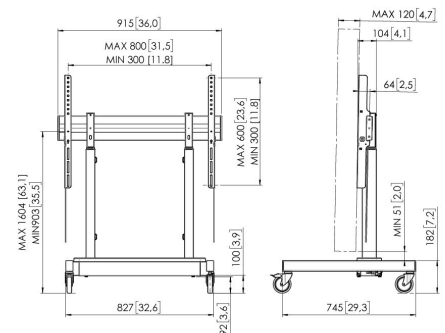

RISE 3205 Motorized Display Lift Trolley basic 50 mm/s (black EU)

Key Benefits

- Height adjustment range of no less than 700 mm
- TÜV and CE certified
- Movement speed of 50 mm/s for the heaviest screens with QuickRise™
- Lock your TV with a single click through ClickLoc™

Display moved smoothly and safely to the correct height A RISE 3205 motorized display lift trolley is suitable for (interactive) displays measuring up to 86" and weighing max. 100 kg. The lift raises the display smoothly and safely at a speed of 50 mm/s. The motorized display lift has a 700 mm travel range.

RISE 3205 Motorized Display Lift Trolley basic 50 mm/s (black EU)

Specifications

Article number (SKU)	7332050
Colour	Black
EAN single box	8712285357428
Height	1218
Width	827
Depth	745
TÜV certified	Yes
Anti Collision safety mechanism	Yes
Guarantee	5 years
Min. screen size (inch)	43
Max. screen size (inch)	86
Certifications	CE TÜV UL
Max. distance to floor - center display (mm)	1604
Max. horizontal hole pattern (mm)	800
Max. screen size (inch)	86
Max. vertical hole pattern (mm)	600
Min. distance to floor - center display (mm)	903
Min. horizontal hole pattern (mm)	300
Min. screen size (inch)	43
Min. vertical hole pattern (mm)	300
Motorized	Yes
Height adjustment (mm)	700