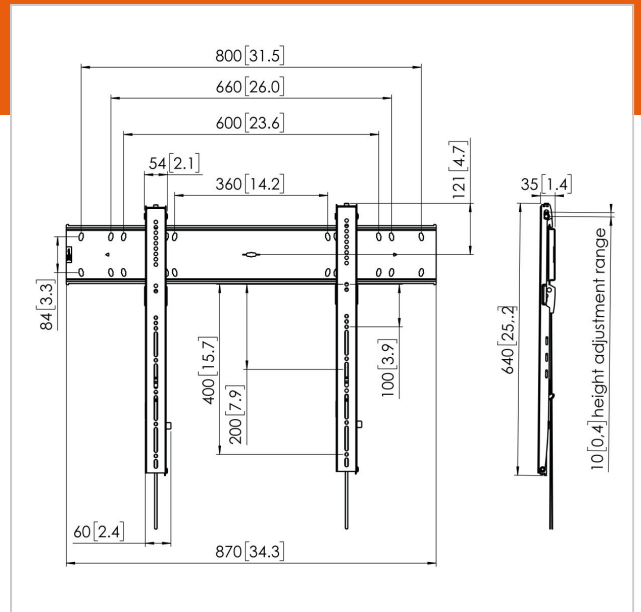

# PFW 6800 Display wall mount fixed

Article number (SKU) 7368000  
Colour Black

## Key Benefits

- Easy levelling and installation
- For the heaviest displays
- Self-centering display bolts
- Integrated lock
- Locked service position

The PFW 6800 is a sturdy and at the same time elegant fixed wall mount. It features an aesthetically integrated lock whilst maintaining a depth of only 35 mm. The mount can hold displays from 55 to 80 inch, weighing up to 100 kg

### Specifications

Product type number	PFW 6800	Service position	Yes
Article number (SKU)	7368000	Universal or fixed hole pattern	Universal
Colour	Black		
EAN single box	8712285334160		
TÜV certified	Yes		
Guarantee	5 years		
Max. weight load (kg)	100		
Min. hole pattern	75mm x 75mm		
Max. hole pattern	800mm x 400mm		
Max. bolt size	M8		
Max. height of interface (mm)	636		
Max. width of interface (mm)	870		
Fischer inside	Yes		
Levelling function	Post-installation horizontal levelling		
Lock options	Lock included / integrated		
Max. horizontal hole pattern (mm)	800		
Max. screen size (inch)	80		
Max. vertical hole pattern (mm)	400		
Min. distance to the wall (mm)	35		
Min. horizontal hole pattern (mm)	75		
Min. screen size (inch)	55		
Min. vertical hole pattern (mm)	75		
Orientation	Landscape		