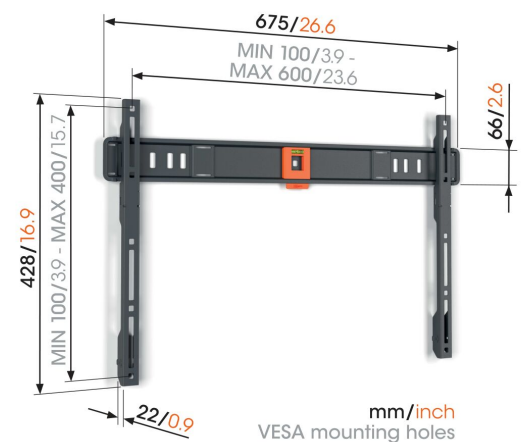

## TVM 1603 Fixed TV Wall Mount

### Key Benefits

- Minimal distance to the wall (only 2.2 cm)
- SoffLock™: secure your TV simply
- Spirit level included

### Flat TV wall mount for TVs from 40 to 100 inches

Want to mount your beautiful flat screen TV on the wall quickly and easily? This QUICK Fixed TV wall mount makes it easy. The TV wall mount is suitable for TVs from 40 to 100 inches and weighing up to 75 kg. The wall mount fixes your TV firmly in place. It has no turn or tilt function. Installation takes 20 minutes at most. The result is a TV mounted quickly, safely and super-tight to the wall. The space between the TV and the wall is only 2.2 cm.

# Specifications

Article number (SKU)	1816030
Colour	Black
EAN single box	8712285356223
Product size	L
TÜV certified	Yes
Guarantee	5 years
Min. screen size (inch)	40
Max. screen size (inch)	100
Max. weight load (kg/Lbs)	75 / 165.35
Min. hole pattern	100mm x 100mm
Max. hole pattern	600mm x 400mm
Max. bolt size	M8
Max. height of interface (mm)	428
Max. width of interface (mm)	675
Certifications	TÜV
Max. horizontal hole pattern (mm)	600
Max. vertical hole pattern (mm)	400
Min. distance to the wall (mm / inch)	22 / 0.87
Min. horizontal hole pattern (mm)	100
Min. vertical hole pattern (mm)	100
Spirit level included	Yes
Universal or fixed hole pattern	Universal