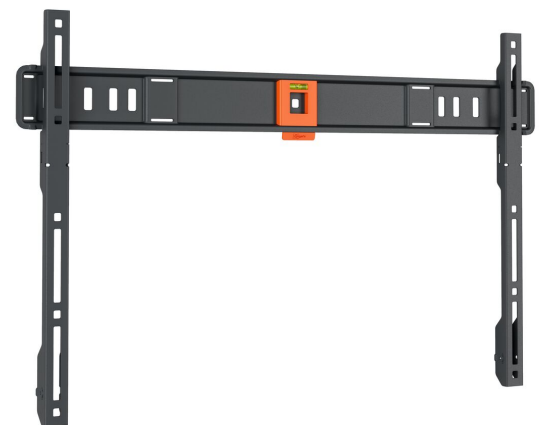

## TVM 1603 Fixed TV Wall Mount

### Key Benefits

- Minimal distance to the wall (only 2.2 cm)
- SoffLock™: secure your TV simply
- Spirit level included

### Flat TV wall mount for TVs from 40 to 100 inches

Want to mount your beautiful flat screen TV on the wall quickly and easily? This QUICK Fixed TV wall mount makes it easy. The TV wall mount is suitable for TVs from 40 to 100 inches and weighing up to 75 kg. The wall mount fixes your TV firmly in place. It has no turn or tilt function. Installation takes 20 minutes at most. The result is a TV mounted quickly, safely and super-tight to the wall. The space between the TV and the wall is only 2.2 cm.

# Specifications

Article number (SKU)	1816030
Colour	Black
EAN single box	8712285356223
Product size	L
TÜV certified	Yes
Guarantee	5 years
Min. screen size (inch)	40
Max. screen size (inch)	100
Max. weight load (kg/Lbs)	75 / 165.35
Min. hole pattern	100mm x 100mm
Max. hole pattern	600mm x 400mm
Max. bolt size	M8
Max. height of interface (mm)	428
Max. width of interface (mm)	675
Certifications	TÜV
Max. horizontal hole pattern (mm)	600
Max. vertical hole pattern (mm)	400
Min. distance to the wall (mm / inch)	22 / 0.87
Min. horizontal hole pattern (mm)	100
Min. vertical hole pattern (mm)	100
Spirit level included	Yes
Universal or fixed hole pattern	Universal