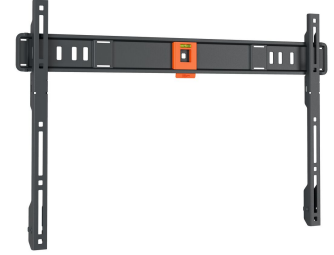

## TVM 1603 Fixed TV Wall Mount

### Key Benefits

- Minimal distance to the wall (only 2.2 cm)
- SoffLock™: secure your TV simply
- Spirit level included

### Flat TV wall mount for TVs from 40 to 100 inches

Want to mount your beautiful flat screen TV on the wall quickly and easily? This QUICK Fixed TV wall mount makes it easy. The TV wall mount is suitable for TVs from 40 to 100 inches and weighing up to 75 kg. The wall mount fixes your TV firmly in place. It has no turn or tilt function. Installation takes 20 minutes at most. The result is a TV mounted quickly, safely and super-tight to the wall. The space between the TV and the wall is only 2.2 cm.