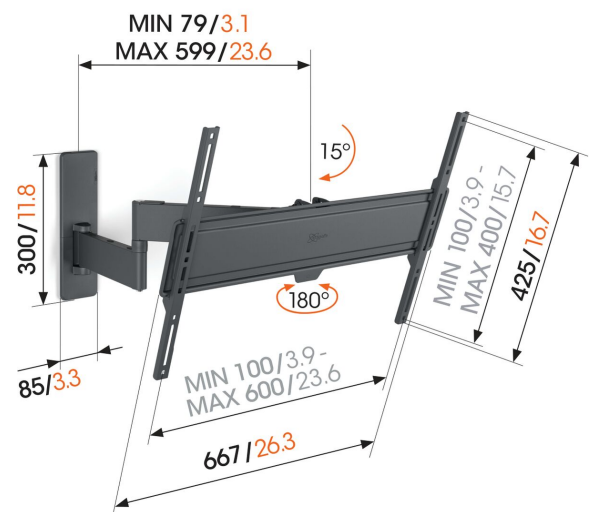

TVM 1643 Full-Motion TV Wall Mount

Key Benefits

- Turn your TV up to 180° thanks to long arms of 60 cm
- Secure tilting up to 15°
- Easy to level, even after installation
- Cable straps included
- Free spirit level included

Extreme full-motion TV wall mount for TVs from 40 to 77 inches

The QUICK Full-Motion+ TV wall mount can be turned up to 180° and tilted up to 15°. This means that you can enjoy your TV from virtually anywhere in the room. What's more, this TV wall mount takes less than 30 minutes to install. The QUICK Full-Motion+ TV wall mount is suitable for TVs from 40 to 77 inches and weighing up to 35 kg.

mm/inch
VESA mounting holes

TVM 1643 Full-Motion TV Wall Mount

Specifications

Article number (SKU)	1816430
Colour	Black
EAN single box	8712285356568
Product size	L
TÜV certified	Yes
Tilt	Tilt up to 15°
Turn	Full motion (up to 180°)
Guarantee	5 years
Min. screen size (inch)	40
Max. screen size (inch)	77
Max. weight load (kg/Lbs)	35 / 77.16
Min. hole pattern	100mm x 100mm
Max. hole pattern	600mm x 400mm
Max. bolt size	M8
Max. height of interface (mm)	428
Max. width of interface (mm)	667
Cable management	Cable straps
Certifications	TÜV
Max. distance to the wall (mm / inch)	599 / 23.58
Max. horizontal hole pattern (mm)	600
Max. vertical hole pattern (mm)	400
Min. distance to the wall (mm / inch)	79 / 3.11
Min. horizontal hole pattern (mm)	100
Min. vertical hole pattern (mm)	100
Number of pivot points	3
Spirit level included	Yes
Universal or fixed hole pattern	Universal