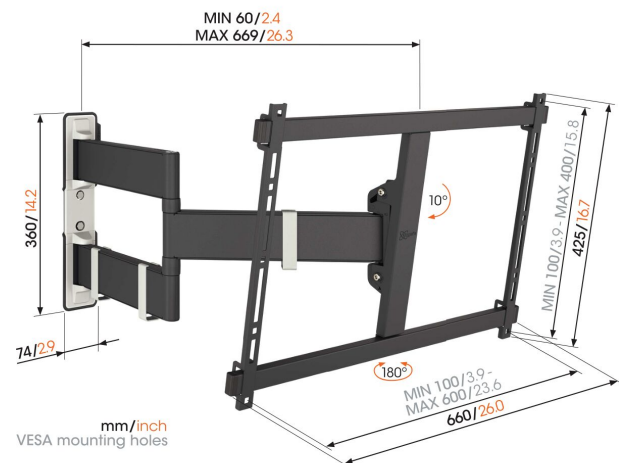

TVM 3845 Full-Motion TV Wall Mount (black)

Key Benefits

- Smooth OneFinger™ Movement - Thanks to coated bearings and precision steel shafts
- Keep your TV always level (horizontally and vertically)
- Cable clips included: Guide your cables from TV to wall
- Turn your TV up to 180° thanks to long arms
- Avoid reflections: tilt up to 10°

Stylish and safe: full-motion TV wall mount for TVs from 55 to 100 inches

This is the one: the strongest Full-Motion+ TV wall mount in our family-friendly COMFORT series. Stylish and safe. The wall mount is suitable for TVs up to 100 inches in size and weighing up to 55 kg. Depending on your TV size, the wall mount can be rotated up to 180° and tilted up to 10° for optimal viewing comfort. Your TV is guaranteed to be mounted safely and securely. If you would like to enjoy your large TV to the fullest from every angle, this is the TV wall mount you need.

TVM 3845 Full-Motion TV Wall Mount (black)

Specifications

Article number (SKU)	3838450
Colour	Black
EAN single box	8712285363368
Product size	XL
Height	425
Width	672
Depth	60
TÜV certified	Yes
Tilt	Tilt up to 10°
Turn	Full motion (up to 180°)
Guarantee	10 years
Min. screen size (inch)	55
Max. screen size (inch)	100
Min. hole pattern	100mm x 100mm
Max. hole pattern	600mm x 400mm
Max. bolt size	M8
Max. height of interface (mm)	425
Max. width of interface (mm)	672
Cable management	Cable clips
Certifications	TÜV
Max. horizontal hole pattern (mm)	600
Max. vertical hole pattern (mm)	400
Min. horizontal hole pattern (mm)	100
Min. vertical hole pattern (mm)	100
Number of pivot points	3
Spirit level included	Yes
Universal or fixed hole pattern	Universal