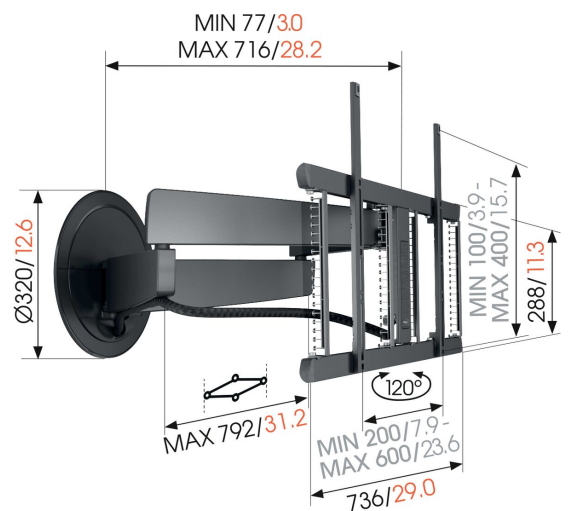

TVM 7675 Motorized TV Wall Mount (black)

Key Benefits

- Turns automatically and through Siri Voice/Shortcuts, app or remote control
- Our most innovative design to date - stylish in any interior
- Fully integrated Cable Inlay System (CIS®) - Connect, protect and hide your cables from wall to TV
- 7 programmable presets
- Make your mounting system complete with a matching aluminium cable column

Motorized TV mount with unmatched design

The SIGNATURE MotionMount TV wall mount is the absolute top model from Vogel's. The motorized TV wall mount automatically turns toward you when you turn on your TV. The refined design blends seamlessly with large, ultra-slim TVs, such as OLED and QLED TVs. You can operate the wall mount via voice, app or remote control. The wall mount is suitable for screens from 40 to 77 inches in size and with a maximum weight of 35 kg. You can turn your TV up to 120° for maximum viewing pleasure.

mm/inch
VESA mounting holes

TVM 7675 Motorized TV Wall Mount (black)

Specifications

Article number (SKU)	8876750
Colour	Black
EAN single box	8712285350603
Product size	L
Height	452
Width	792
TÜV certified	Yes
Turn	Forward and turning motion (up to 120°)
Guarantee electrical parts	2 years
Min. screen size (inch)	40
Max. screen size (inch)	77
Max. weight load (kg/Lbs)	35 / 77.16
Max. height of interface (mm)	452
Max. width of interface (mm)	792
App Controlled	Yes
Cable management	Integrated cable management CIS® Cable Inlay System Cable sleeve
Certifications	CE
Max. distance to the wall (mm)	715
Max. horizontal hole pattern (mm)	600
Max. vertical hole pattern (mm)	400
Min. distance to the wall (mm)	77
Motorized	Yes
Number of pivot points	4
Remote controlled	Yes
Voltage	100-240V, 50/60 Hz