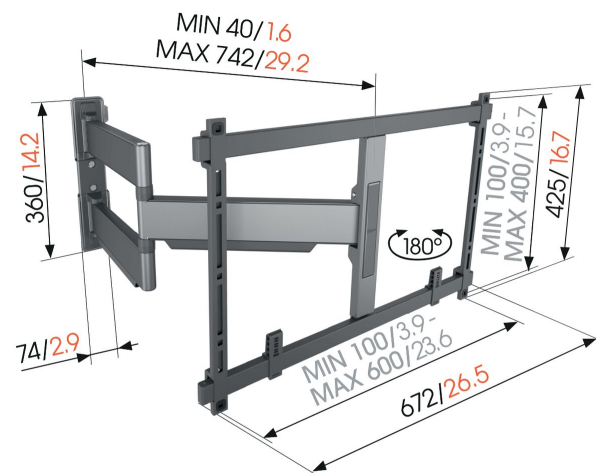

## TVM 5845 Full-Motion TV Wall Mount

### Key Benefits

- Ultra slim and strong - Only 4 cm from the wall, ideal for large OLED/QLED TVs
- Smooth OneFinger™ Movement - Thanks to coated bearings and precision steel shafts
- Perfectly level installation - Free spirit level included
- 2D-Levelling: Keep your TV always level - Precise after-installation leveling (horizontally and vertically)
- Protective TV patches - Protect the rear of your TV with soft protective patches

### Full-motion, ultra-slim TV wall mount for high-end TVs from 55 to 100 inches

The ELITE Full-Motion+ TV wall mount is specifically designed to do full justice to large televisions, perfect for your OLED or QLED TV. The TV wall mount is ultra-slim, ultra-strong and can be turned up to 180°, enabling you to optimally enjoy your TV from any angle. This TV wall mount is suitable for TVs from 55 to 100 inches in size and weighing up to 55 kg. Your TV is mounted just 4 cm from the wall.

# Specifications

Article number (SKU)	5858450
Colour	Black
EAN single box	8712285354786
Product size	XL
TÜV certified	Yes
Turn	Up to 180°
Guarantee	15 years
Min. screen size (inch)	55
Max. screen size (inch)	100
Max. weight load (kg)	55
Max. bolt size	M8
Max. height of interface (mm)	425
Max. width of interface (mm)	660
Cable management	Cable fingers for cable management on the back of your TV CIS® Cable Inlay System
Max. distance to the wall (mm)	740
Max. horizontal hole pattern (mm)	600
Max. vertical hole pattern (mm)	400
Min. distance to the wall (mm)	40
Min. horizontal hole pattern (mm)	100
Min. vertical hole pattern (mm)	100
Number of pivot points	3
Spirit level included	Yes