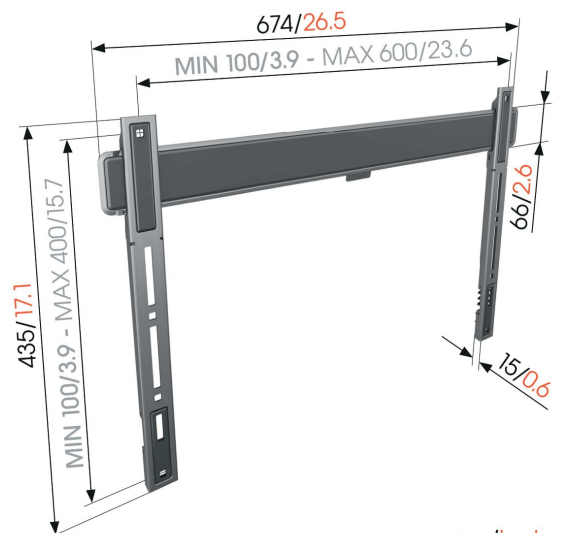

## TVM 5605 Fixed TV Wall Mount

### Key Benefits

- Our slimmest wall mount - Only 1,5 cm from the wall, ideal for large OLED/QLED TVs
- Created for the largest screens - Supports maximum weight of 100kg, safety tested
- Lock your TV with a single click - Easily secure or release your TV through Auto-ClickLoc™
- Keep your TV always level - Easy after-installation, vertical leveling
- Protective TV padding - Protect the rear of your TV with soft protective padding

### Extremely flat TV wall mount for high-end TVs from 40 to 100 inches

This ultra-slim ELITE Fixed TV wall mount is specially designed to mount your large, premium TV as flat as possible on the wall. It is suitable for screens from 40 to 100 inches in size and weighing up to 100 kg, leaving only 1.5 cm between your TV and the wall. The ELITE Fixed TV wall mount cannot be turned or tilted, making this a dream wall mount for those who sit directly in front of the screen.

# Specifications

Article number (SKU)	5856050
Colour	Black
EAN single box	8712285347962
Product size	L
TÜV certified	Yes
Guarantee	15 years
Min. screen size (inch)	40
Max. screen size (inch)	100
Max. weight load (kg/Lbs)	100 / 220.46
Max. bolt size	M8
Max. height of interface (mm)	432
Max. width of interface (mm)	675
Cable management	Cable clip
Certifications	TÜV
Max. horizontal hole pattern (mm)	600
Max. vertical hole pattern (mm)	400
Min. distance to the wall (mm / inch)	15 / 0.59
Min. horizontal hole pattern (mm)	100
Min. vertical hole pattern (mm)	100
Spirit level included	Yes