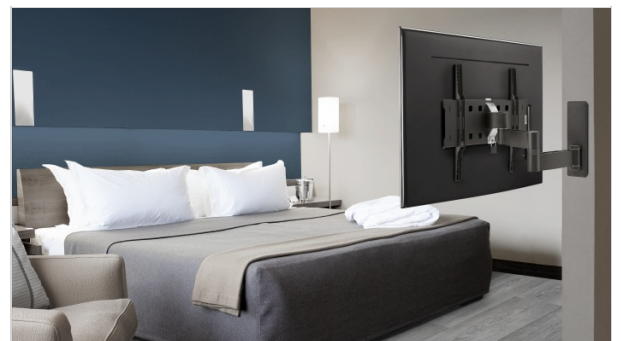

PFW 3040 Display wall mount turn & tilt

Article number (SKU) 7330400
Colour Black

Key benefits

- 400 x 400 fitment out of the box
- Post-installation levelling
- Theft-delaying padlock

The safe and elegant PFW 3000 Series is designed with hospitality content in mind.

In-room entertainment is a big part of the hotel experience. Vogel's understands that hotel guests have high expectations of this. The PFW 3000 Series is designed to give them an outstanding AV experience and makes sure that your content is viewable from every angle. The mount's discrete padlock ensures that your HotelTV is secure on all occasions. With a maximum fitment of 400 x 400 the mount can hold a large range of displays. This, together with TUV certification makes this an exceptional safe and elegant solution.