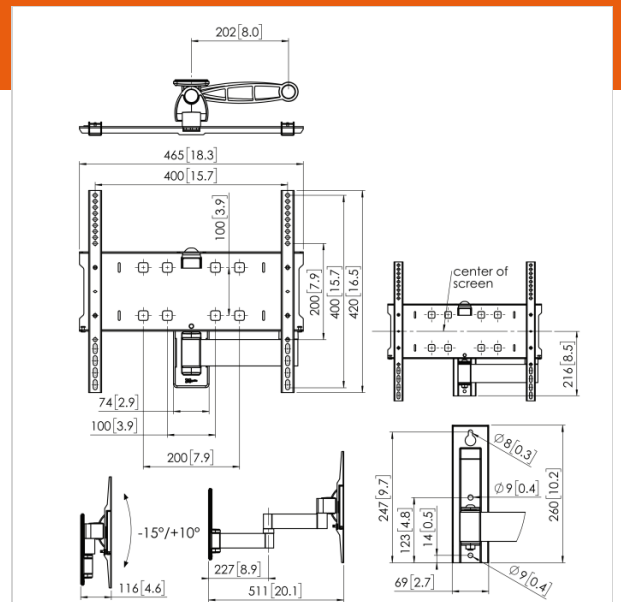

PFW 3040 Display wall mount turn & tilt

Article number (SKU) 7330400
Colour Black

Key benefits

- 400 x 400 fitment out of the box
- Post-installation levelling
- Theft-delaying padlock

The safe and elegant PFW 3000 Series is designed with hospitality content in mind.

In-room entertainment is a big part of the hotel experience. Vogel's understands that hotel guests have high expectations of this. The PFW 3000 Series is designed to give them an outstanding AV experience and makes sure that your content is viewable from every angle. The mount's discrete padlock ensures that your HotelTV is secure on all occasions. With a maximum fitment of 400 x 400 the mount can hold a large range of displays. This, together with TUV certification makes this an exceptional safe and elegant solution.

Product type number	PFW 3040
Article number (SKU)	7330400
Colour	Black
EAN single box	8712285335181
TÜV certified	Yes
Tilt	Tilt -15°/+10°
Turn	Up to 180°
Guarantee	5 years
Min. screen size (inch)	32
Max. screen size (inch)	55
Max. weight load (kg)	35
Min. hole pattern	100mm x 100mm
Max. hole pattern	400mm x 400mm
Max. height of interface (mm)	420
Max. width of interface (mm)	465

Min. distance to the wall (mm)	116
Max. distance to the wall (mm)	511