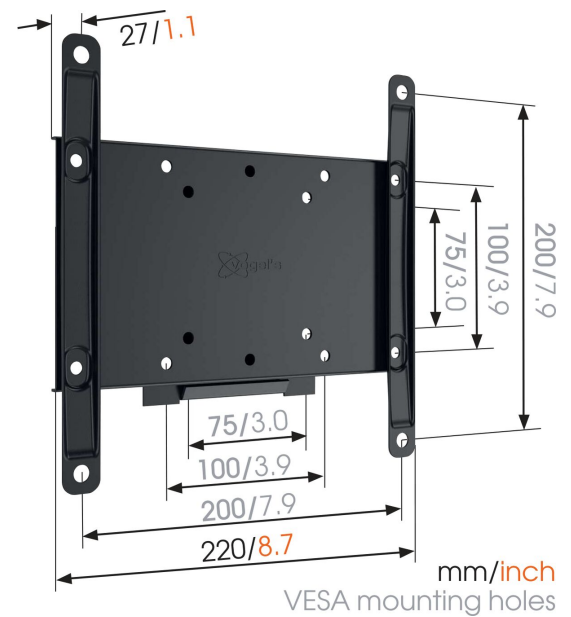

## MA 2000 Fixed TV Wall Mount

### Key Benefits

- Mount your TV exactly where you want it to be
- Tested up to 3 times max. TV weight
- Easily remove to install your cables
- Your TV only 3 cm from the wall
- Reliable quality for an affordable price

### For TVs up to 43 inch (109 cm)

The MA 2000 is an excellent TV mount for small and medium-sized TVs up to 43 inches and 30 kg. The affordable mount is made of quality materials.

# Specifications

Article number (SKU)	8552000
Colour	Black
EAN single box	8712285331244
Product size	S
TÜV certified	Yes
Guarantee	2 years
Min. screen size (inch)	19
Max. screen size (inch)	43
Max. weight load (kg/Lbs)	30 / 66.14
Max. bolt size	M8
Max. height of interface (mm)	220
Max. width of interface (mm)	220
Certifications	TÜV
Min. distance to the wall (mm / inch)	27 / 1.06
Universal or fixed hole pattern	Fixed