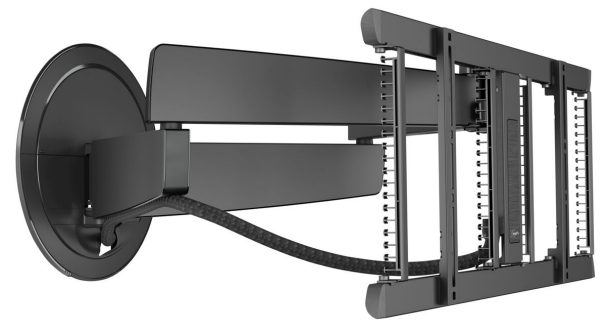

TVM 7655 DesignMount - Full-Motion+ TV Wall Mount (black)

Key Benefits

- Smooth OneFinger™ Movement - Thanks to coated bearings and precision steel shafts
- Our most innovative design to date - stylish in any interior
- Fully integrated Cable Inlay System (CIS®) - Connect, protect and hide your cables from wall to TV
- 3D-Leveling™ - Precisely level your TV after installation, even on slanted walls
- Make your mounting system complete with a matching aluminium cable column

Full-motion TV wall mount with unmatched design

With the DesignMount TV wall mount from the SIGNATURE series, you bring an absolute design statement into your home. The TV wall mount is in a class of its own when it comes to design, quality and experience. The stylish, minimalistic design blends seamlessly with the latest generation of large, slim TVs, such as OLED and QLED TVs. The TV wall mount is suitable for screens from 40 to 77 inches in size and with a maximum weight of 35 kg. You can turn it up to 120° for maximum viewing pleasure.

mm/inch
VESA mounting holes

TVM 7655 DesignMount - Full-Motion+ TV Wall Mount (black)

Specifications

Article number (SKU)	8876550
Colour	Black
EAN single box	8712285350580
Product size	L
Height	452
Width	792
TÜV certified	Yes
Turn	Forward and turning motion (up to 120°)
Guarantee	15 years
Min. screen size (inch)	40
Max. screen size (inch)	77
Max. weight load (kg)	35
Max. height of interface (mm)	452
Max. width of interface (mm)	792
Cable management	Integrated cable management CIS® Cable Inlay System Cable sleeve
Integrated soundbar	No
Max. distance to the wall (mm)	715
Max. horizontal hole pattern (mm)	600
Max. vertical hole pattern (mm)	400
Min. distance to the wall (mm)	77
Number of pivot points	4
Remote controlled	No