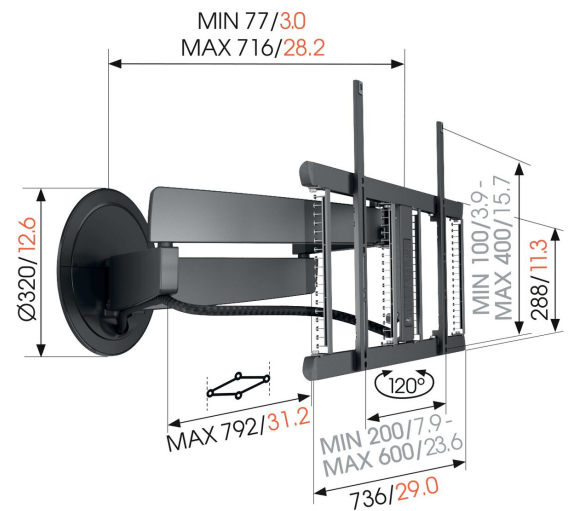

TVM 7655 DesignMount - Full-Motion+ TV Wall Mount (black)

Key Benefits

- Smooth OneFinger™ Movement - Thanks to coated bearings and precision steel shafts
- Our most innovative design to date - stylish in any interior
- Fully integrated Cable Inlay System (CIS®) - Connect, protect and hide your cables from wall to TV
- 3D-Leveling™ - Precisely level your TV after installation, even on slanted walls
- Make your mounting system complete with a matching aluminium cable column

Full-motion TV wall mount with unmatched design

With the DesignMount TV wall mount from the SIGNATURE series, you bring an absolute design statement into your home. The TV wall mount is in a class of its own when it comes to design, quality and experience. The stylish, minimalistic design blends seamlessly with the latest generation of large, slim TVs, such as OLED and QLED TVs. The TV wall mount is suitable for screens from 40 to 77 inches in size and with a maximum weight of 35 kg. You can turn it up to 120° for maximum viewing pleasure.

mm/inch
VESA mounting holes

TVM 7655 DesignMount - Full-Motion+ TV Wall Mount (black)

Specifications

Article number (SKU)	8876550
Colour	Black
EAN single box	8712285350580
Product size	L
Height	452
Width	792
TÜV certified	Yes
Turn	Forward and turning motion (up to 120°)
Guarantee	15 years
Min. screen size (inch)	40
Max. screen size (inch)	77
Max. weight load (kg)	35
Max. height of interface (mm)	452
Max. width of interface (mm)	792
Cable management	Integrated cable management CIS® Cable Inlay System Cable sleeve
Integrated soundbar	No
Max. distance to the wall (mm)	715
Max. horizontal hole pattern (mm)	600
Max. vertical hole pattern (mm)	400
Min. distance to the wall (mm)	77
Number of pivot points	4
Remote controlled	No