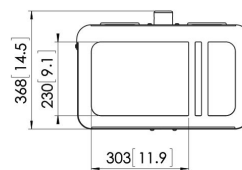

PPA 320 Projector anti-theft Housing

The PPA 310 is an anti-theft housing for small-medium sized projectors, while the PPA 320 is designed for the bigger size projectors. Both offer maximum protection to projectors in schools and public environment. Max. projector size 510 x 460 x 180 mm (W x D x H)

PPA 320 Projector anti-theft Housing

Specifications

Article number (SKU)	7093204
Colour	Silver
EAN single box	8712285322723
Height	323
Width	539
Depth	515
Guarantee	5 years

VOGEL'S HOLDING BV (©)

All rights reserved.
Subject to printing errors,
technical and price
amendments.