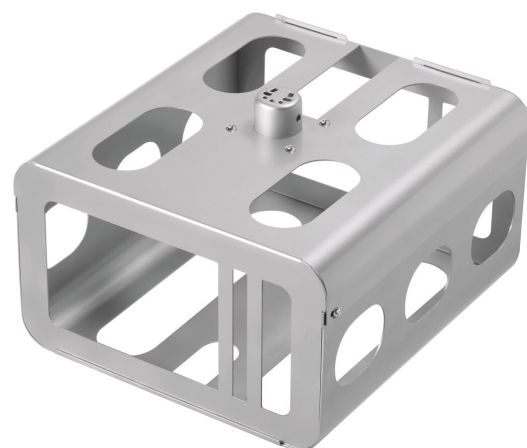

PPA 320 Projector anti-theft Housing

The PPA 310 is an anti-theft housing for small-medium sized projectors, while the PPA 320 is designed for the bigger size projectors. Both offer maximum protection to projectors in schools and public environment. Max. projector size 510 x 460 x 180 mm (W x D x H)

PPA 320 Projector anti-theft Housing

Specifications

Article number (SKU)	7093204
Colour	Silver
EAN single box	8712285322723
Height	323
Width	539
Depth	515
Guarantee	5 years

VOGEL'S HOLDING BV (©)

All rights reserved.
Subject to printing errors,
technical and price
amendments.