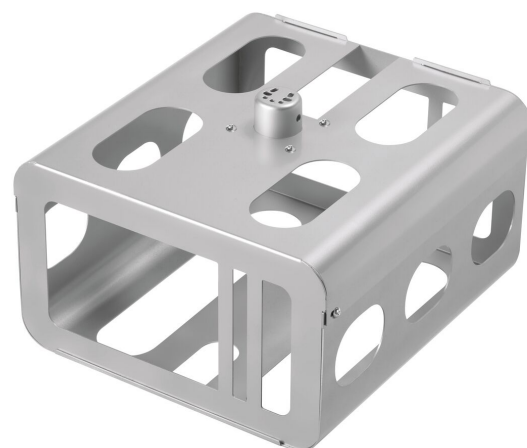

PPA 310 Projector anti-theft Housing

The PPA 310 is an anti-theft housing for small-medium sized projectors, while the PPA 320 is designed for the bigger size projectors. Both offer maximum protection to projectors in schools and public environment. Max. projector size 410 x 410 x 150 mm (W x D x H)

PPA 310 Projector anti-theft Housing

Specifications

Article number (SKU)	7093104
Colour	Silver
EAN single box	8712285322709
Height	264
Width	341
Depth	475
Guarantee	5 years

VOGEL'S HOLDING BV (©)

All rights reserved.
Subject to printing errors,
technical and price
amendments.