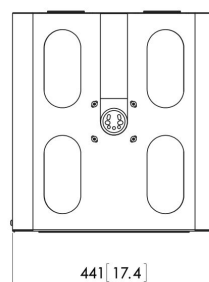

PPA 310 Projector anti-theft Housing

The PPA 310 is an anti-theft housing for small-medium sized projectors, while the PPA 320 is designed for the bigger size projectors. Both offer maximum protection to projectors in schools and public environment. Max. projector size 410 x 410 x 150 mm (W x D x H)

PPA 310 Projector anti-theft Housing

Specifications

Article number (SKU)	7093104
Colour	Silver
EAN single box	8712285322709
Height	264
Width	341
Depth	475
Guarantee	5 years

VOGEL'S HOLDING BV (©)

All rights reserved.
Subject to printing errors,
technical and price
amendments.