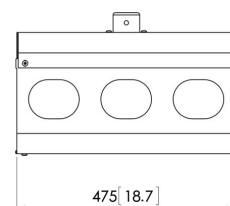

PPA 310 Projector anti-theft Housing

The PPA 310 is an anti-theft housing for small-medium sized projectors, while the PPA 320 is designed for the bigger size projectors. Both offer maximum protection to projectors in schools and public environment. Max. projector size 410 x 410 x 150 mm (W x D x H)

PPA 310 Projector anti-theft Housing

Specifications

Article number (SKU)	7093104
Colour	Silver
EAN single box	8712285322709
Height	264
Width	341
Depth	475
Guarantee	5 years

VOGEL'S HOLDING BV (©)

All rights reserved.
Subject to printing errors,
technical and price
amendments.