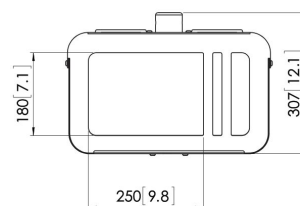

PPA 310 Projector anti-theft Housing

The PPA 310 is an anti-theft housing for small-medium sized projectors, while the PPA 320 is designed for the bigger size projectors. Both offer maximum protection to projectors in schools and public environment. Max. projector size 410 x 410 x 150 mm (W x D x H)

PPA 310 Projector anti-theft Housing

Specifications

Article number (SKU)	7093104
Colour	Silver
EAN single box	8712285322709
Height	264
Width	341
Depth	475
Guarantee	5 years

VOGEL'S HOLDING BV (©)

All rights reserved.
Subject to printing errors,
technical and price
amendments.