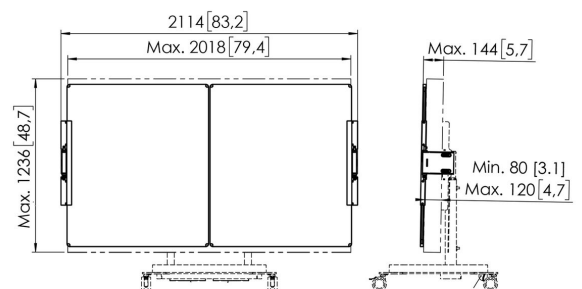

RISE A228 Whiteboard Set 86" for RISE motorized display lift trolley or floor stand (black)

Key Benefits

- Complete your RISE Display lift with handy accessories
- For mounting on the RISE trolley, floor stand
- Quick and easy installation
- TÜV-5 certified

Whiteboard Set for 86"

This RISE A228 Whiteboard Set 86" is custom made for the Vogel's RISE motorized display lift trolley or floor stand. With this accessory, you can mount a whiteboard to the left and right of a 86-inch display. Added counterweights ensure a safe installation and use. The enamel steel boards feature hinges developed by Vogel's. As a result, the whiteboards do not spontaneously open, even after frequent use. Easy to install. The adjustable hinges on this accessory set allow you to vary the depth, height and width so that the whiteboards always fit the display, whatever display you are using.

RISE A228 Whiteboard Set 86" for RISE motorized display lift trolley or floor stand (black)

Specifications

| | |
|-------------------------|---------------|
| Article number (SKU) | 7302280 |
| Colour | Black |
| EAN single box | 8712285358944 |
| Height | 1157 |
| Width | 4130 |
| Depth | 142 |
| TÜV certified | Yes |
| Tilt | Tilt -4°/+4° |
| Guarantee | 5 years |
| Adjustable depth | True |
| Adjustable height | True |
| Max. screen size (inch) | 86 |
| Min. screen size (inch) | 86 |