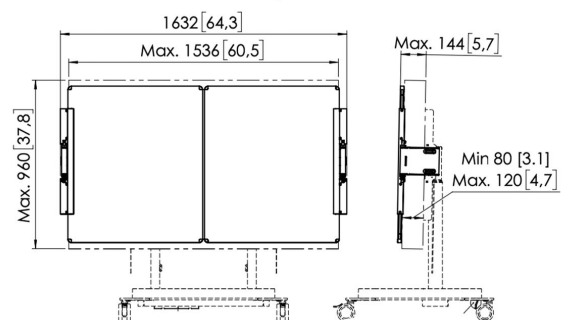

RISE A226 Whiteboard Set 65" for RISE motorized display lift trolley or floor stand (black)

Key Benefits

- Complete your RISE Display lift with handy accessories
- For mounting on the RISE trolley, floor stand
- Quick and easy installation
- TÜV-5 certified

Whiteboard Set for 65"

This RISE A226 Whiteboard Set 65" is custom made for the Vogel's RISE motorized display lift trolley or floor stand. With this accessory, you can mount a whiteboard to the left and right of a 65-inch display. Added counterweights ensure a safe installation and use. The enamel steel boards feature hinges developed by Vogel's. As a result, the whiteboards do not spontaneously open, even after frequent use. Easy to install. The adjustable hinges on this accessory set allow you to vary the depth, height and width so that the whiteboards always fit the display, whatever display you are using.

RISE A226 Whiteboard Set 65" for RISE motorized display lift trolley or floor stand (black)

Specifications

Article number (SKU)	7302260
Colour	Black
EAN single box	8712285358906
Height	892
Width	3166
Depth	142
TÜV certified	Yes
Tilt	Tilt -4°/+4°
Guarantee	5 years
Adjustable depth	True
Adjustable height	True
Max. screen size (inch)	65
Min. screen size (inch)	65