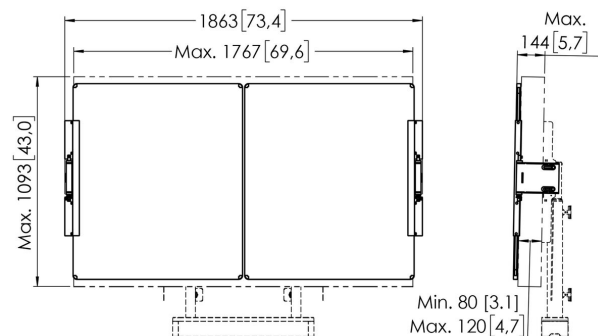

RISE A217 Whiteboard Set 75" for RISE motorized display lift floor-wall solution (black)

Key Benefits

- Complete your RISE Display lift with handy accessories
- For mounting on the RISE floor-wall solutions
- Quick and easy installation
- TÜV-5 certified

Whiteboard Set for 75"

This RISE A217 Whiteboard Set 75" is custom made for the Vogel's RISE motorized display lift floor-wall solution. With this accessory, you can mount a whiteboard to the left and right of a 75-inch display. The enamel steel boards feature hinges developed by Vogel's. As a result, the whiteboards do not spontaneously open, even after frequent use. Easy to install. The adjustable hinges on this accessory set allow you to vary the depth, height and width so that the whiteboards always fit the display, whatever display you are using.

RISE A217 Whiteboard Set 75" for RISE motorized display lift floor- wall solution (black)

Specifications

Article number (SKU)	7302170
Colour	Black
EAN single box	8712285356865
Height	1020
Width	3627
Depth	142
TÜV certified	Yes
Tilt	Tilt -4°/+4°
Guarantee	5 years
Adjustable depth	True
Adjustable height	True
Max. screen size (inch)	75
Min. screen size (inch)	75