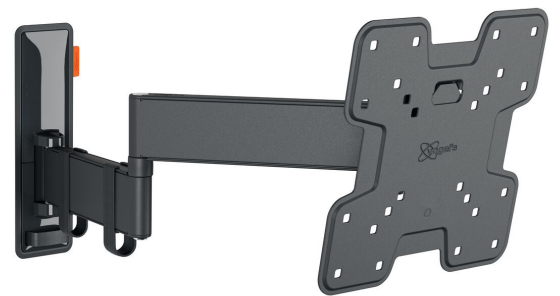

TVM 3243 Full-Motion TV Wall Mount (black)

Key Benefits

- Smooth OneFinger™ Movement
- Keep your TV always level (horizontally and vertically)
- Cable clips included: Guide your cables from TV to wall
- Effortless tilting - Avoid reflections and tilt up to -10° up to 10°
- Turn your TV up to 180° thanks to long arms of 49 cm

Stylish and safe: full-motion TV wall mount for TVs from 19 to 43 inches

With this stylish COMFORT Full-Motion+ TV wall mount, you are choosing safety, design and optimal viewing comfort. The wall mount is very robust and can withstand intensive use. Because the wall mount can rotate up to 180° , you can enjoy your TV from any angle in the room. Tilting is possible up to an angle of 20° (10° forwards and backwards). The wall mount is suitable for TVs from 19 to 43 inches and weighing up to 15 kg.

TVM 3243 Full-Motion TV Wall Mount (black)

Specifications

Article number (SKU)	3832430
Colour	Black
EAN single box	8712285349720
Product size	S
Height	241
Width	241
TÜV certified	Yes
Tilt	Tilt up to 20°
Turn	Up to 180°
Guarantee	10 years
Min. screen size (inch)	19
Max. screen size (inch)	43
Max. weight load (kg)	15
Max. bolt size	M8
Max. height of interface (mm)	241
Max. width of interface (mm)	241
Cable management	Cable clips
Max. distance to the wall (mm)	493
Max. horizontal hole pattern (mm)	200
Max. vertical hole pattern (mm)	200
Min. distance to the wall (mm)	65
Min. horizontal hole pattern (mm)	75
Min. vertical hole pattern (mm)	75
Number of pivot points	3
Spirit level included	Yes
Universal or fixed hole pattern	Fixed