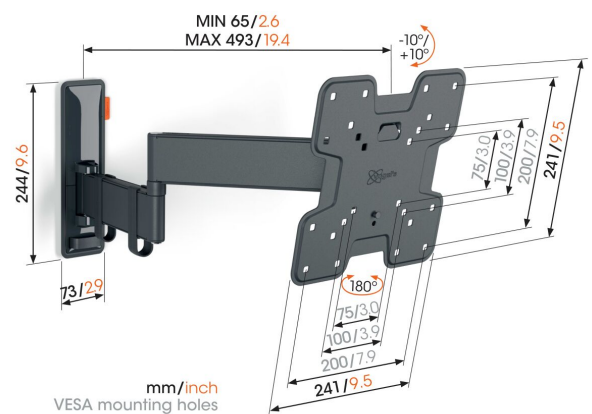

TVM 3243 Full-Motion TV Wall Mount (black)

Key Benefits

- Smooth OneFinger™ Movement
- Keep your TV always level (horizontally and vertically)
- Cable clips included: Guide your cables from TV to wall
- Effortless tilting - Avoid reflections and tilt up to -10° up to 10°
- Turn your TV up to 180° thanks to long arms of 49 cm

Stylish and safe: full-motion TV wall mount for TVs from 19 to 43 inches

With this stylish COMFORT Full-Motion+ TV wall mount, you are choosing safety, design and optimal viewing comfort. The wall mount is very robust and can withstand intensive use. Because the wall mount can rotate up to 180° , you can enjoy your TV from any angle in the room. Tilting is possible up to an angle of 20° (10° forwards and backwards). The wall mount is suitable for TVs from 19 to 43 inches and weighing up to 15 kg.

TVM 3243 Full-Motion TV Wall Mount (black)

Specifications

Article number (SKU)	3832430
Colour	Black
EAN single box	8712285349720
Product size	S
Height	241
Width	241
TÜV certified	Yes
Tilt	Tilt up to 20°
Turn	Up to 180°
Guarantee	10 years
Min. screen size (inch)	19
Max. screen size (inch)	43
Max. weight load (kg)	15
Max. bolt size	M8
Max. height of interface (mm)	241
Max. width of interface (mm)	241
Cable management	Cable clips
Max. distance to the wall (mm)	493
Max. horizontal hole pattern (mm)	200
Max. vertical hole pattern (mm)	200
Min. distance to the wall (mm)	65
Min. horizontal hole pattern (mm)	75
Min. vertical hole pattern (mm)	75
Number of pivot points	3
Spirit level included	Yes
Universal or fixed hole pattern	Fixed