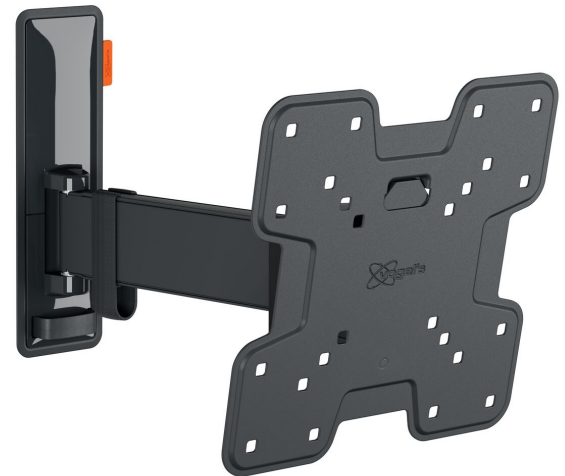

TVM 3223 Full-Motion TV Wall Mount

Key Benefits

- Smooth OneFinger™ Movement
- Keep your TV always level (horizontally and vertically)
- Cable clip included: Guide your cables from TV to wall
- Effortless tilting - Avoid reflections and tilt up to -10° up to 10°
- Smoothly turn your TV up to 120°

Stylish and safe: full-motion TV wall mount for TVs from 19 to 43 inches

Safety, design and viewing comfort go hand in hand with this stylish COMFORT Full-Motion TV wall mount. The wall mount is specially designed for intensive use. It is very sturdy and guarantees an optimal viewing experience. You can turn the wall mount up to 120° and tilt it 20° (10° forwards and backwards). The wall mount is suitable for TVs from 19 to 43 inches and weighing up to 15 kg.

TVM 3223 Full-Motion TV Wall Mount

Specifications

Article number (SKU)	3832230
Colour	Black
EAN single box	8712285349669
Product size	S
Height	241
Width	241
TÜV certified	Yes
Tilt	Tilt up to 20°
Turn	Up to 120°
Guarantee	10 years
Min. screen size (inch)	19
Max. screen size (inch)	43
Max. weight load (kg)	15
Max. bolt size	M8
Max. height of interface (mm)	241
Max. width of interface (mm)	241
Cable management	Cable clip
Max. distance to the wall (mm)	302
Max. horizontal hole pattern (mm)	200
Max. vertical hole pattern (mm)	200
Min. distance to the wall (mm)	58
Min. horizontal hole pattern (mm)	75
Min. vertical hole pattern (mm)	75
Number of pivot points	2
Spirit level included	Yes
Universal or fixed hole pattern	Fixed