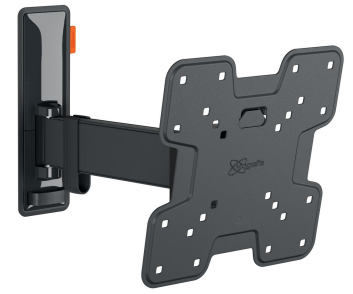

TVM 3223 Full-Motion TV Wall Mount

Key Benefits

- Smooth OneFinger™ Movement
- Keep your TV always level (horizontally and vertically)
- Cable clip included: Guide your cables from TV to wall
- Effortless tilting - Avoid reflections and tilt up to -10° up to 10°
- Smoothly turn your TV up to 120°

Stylish and safe: full-motion TV wall mount for TVs from 19 to 43 inches

Safety, design and viewing comfort go hand in hand with this stylish COMFORT Full-Motion TV wall mount. The wall mount is specially designed for intensive use. It is very sturdy and guarantees an optimal viewing experience. You can turn the wall mount up to 120° and tilt it 20° (10° forwards and backwards). The wall mount is suitable for TVs from 19 to 43 inches and weighing up to 15 kg.

TVM 3223 Full-Motion TV Wall Mount

Specifications

Article number (SKU)	3832230
Colour	Black
EAN single box	8712285349669
Product size	S
Height	241
Width	241
TÜV certified	Yes
Tilt	Tilt up to 20°
Turn	Up to 120°
Guarantee	10 years
Min. screen size (inch)	19
Max. screen size (inch)	43
Max. weight load (kg)	15
Max. bolt size	M8
Max. height of interface (mm)	241
Max. width of interface (mm)	241
Cable management	Cable clip
Max. distance to the wall (mm)	302
Max. horizontal hole pattern (mm)	200
Max. vertical hole pattern (mm)	200
Min. distance to the wall (mm)	58
Min. horizontal hole pattern (mm)	75
Min. vertical hole pattern (mm)	75
Number of pivot points	2
Spirit level included	Yes
Universal or fixed hole pattern	Fixed