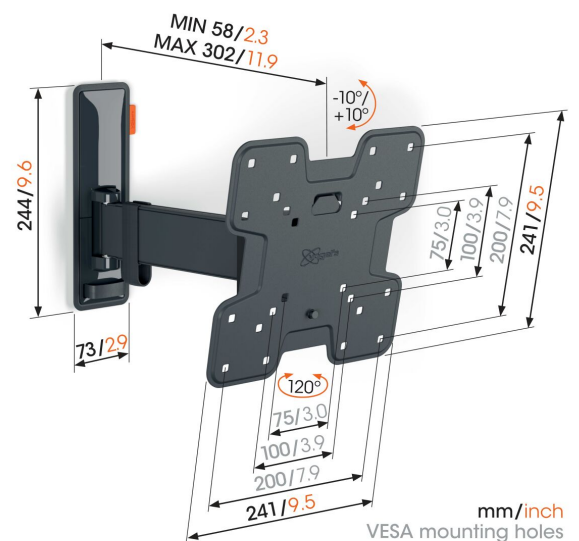

TVM 3223 Full-Motion TV Wall Mount

Key Benefits

- Smooth OneFinger™ Movement
- Keep your TV always level (horizontally and vertically)
- Cable clip included: Guide your cables from TV to wall
- Effortless tilting - Avoid reflections and tilt up to -10° up to 10°
- Smoothly turn your TV up to 120°

Stylish and safe: full-motion TV wall mount for TVs from 19 to 43 inches

Safety, design and viewing comfort go hand in hand with this stylish COMFORT Full-Motion TV wall mount. The wall mount is specially designed for intensive use. It is very sturdy and guarantees an optimal viewing experience. You can turn the wall mount up to 120° and tilt it 20° (10° forwards and backwards). The wall mount is suitable for TVs from 19 to 43 inches and weighing up to 15 kg.

TVM 3223 Full-Motion TV Wall Mount

Specifications

Article number (SKU)	3832230
Colour	Black
EAN single box	8712285349669
Product size	S
Height	241
Width	241
TÜV certified	Yes
Tilt	Tilt up to 20°
Turn	Up to 120°
Guarantee	10 years
Min. screen size (inch)	19
Max. screen size (inch)	43
Max. weight load (kg)	15
Max. bolt size	M8
Max. height of interface (mm)	241
Max. width of interface (mm)	241
Cable management	Cable clip
Max. distance to the wall (mm)	302
Max. horizontal hole pattern (mm)	200
Max. vertical hole pattern (mm)	200
Min. distance to the wall (mm)	58
Min. horizontal hole pattern (mm)	75
Min. vertical hole pattern (mm)	75
Number of pivot points	2
Spirit level included	Yes
Universal or fixed hole pattern	Fixed