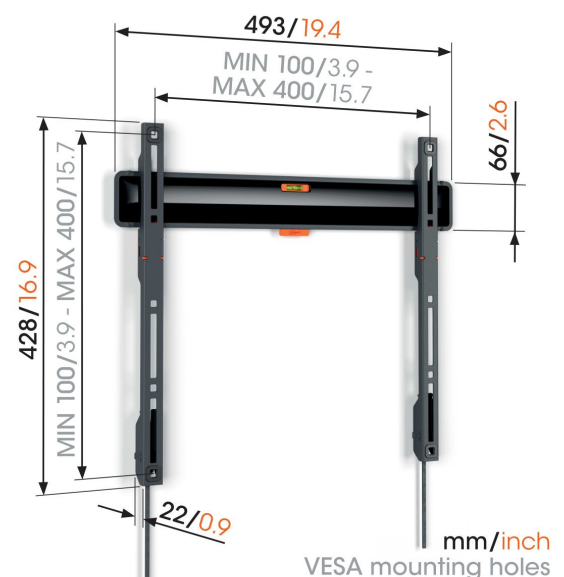

## TVM 3403 Fixed TV Wall Mount

### Key Benefits

- Framed like a painting: just 2.2 cm from the wall
- Lock your TV with a single click through ClickLoc™
- Spirit level included
- Protective TV patches - Protect the rear of your TV with soft protective patches
- Easy cable access

### Stylish and safe: flat TV wall mount for TVs from 32 to 77 inches

Would you like to mount your flat screen TV stylishly and securely on the wall? With this COMFORT Fixed TV wall mount, you are choosing design and safety. The wall mount is suitable for mounting TVs from 32 to 77 inches and weighing up to 50 kg flat against the wall. The space between the TV and the wall is only 2.2 cm. COMFORT Fixed TV wall mounts cannot be turned or tilted. So, if you always sit directly in front of your TV, this is the perfect wall mount for you.

# Specifications

Article number (SKU)	3834030
Colour	Black
EAN single box	8712285349843
Product size	M
Height	428
Width	493
TÜV certified	Yes
Guarantee	10 years
Min. screen size (inch)	32
Max. screen size (inch)	77
Max. weight load (kg)	50
Min. hole pattern	100mm x 100mm
Max. hole pattern	400mm x 400mm
Max. bolt size	M8
Max. height of interface (mm)	428
Max. width of interface (mm)	493
Max. horizontal hole pattern (mm)	400
Max. vertical hole pattern (mm)	400
Min. distance to the wall (mm)	22
Service position	Yes
Spirit level included	Yes
Universal or fixed hole pattern	Universal