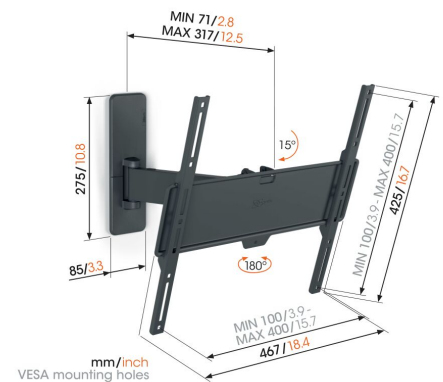

TVM 1423 Full-Motion TV Wall Mount

Key Benefits

- Smoothly turn your TV up to 120°
- Secure tilting up to 15°
- Easy to level, even after installation
- Cable strap included
- Free spirit level included

Full-motion TV wall mount for TVs from 32 to 65 inches

Would you like to enjoy your TV to the full, even if you are not sitting directly in front of it? This QUICK Full-Motion TV wall mount makes it possible. You can turn the wall mount 120° and tilt it 15°. And don't worry if you're not that handy. Installing the QUICK Full-Motion TV wall mount is extremely easy. You can mount your TV safely on the wall in max. 30 minutes. The TV wall mount is suitable for TVs from 32 to 65 inches and weighing up to 25 kg.

TVM 1423 Full-Motion TV Wall Mount

Specifications

Article number (SKU)	1814230
Colour	Black
EAN single box	8712285349249
Product size	M
Height	447
Width	447
TÜV certified	Yes
Tilt	Tilt up to 15°
Turn	Up to 120°
Guarantee	5 years
Min. screen size (inch)	32
Max. screen size (inch)	65
Max. weight load (kg)	25
Min. hole pattern	100mm x 100mm
Max. hole pattern	400mm x 400mm
Max. bolt size	M8
Max. height of interface (mm)	425
Max. width of interface (mm)	467
Cable management	Cable strap
Max. distance to the wall (mm)	317
Max. horizontal hole pattern (mm)	400
Max. vertical hole pattern (mm)	400
Min. distance to the wall (mm)	71
Number of pivot points	2
Spirit level included	Yes
Universal or fixed hole pattern	Universal