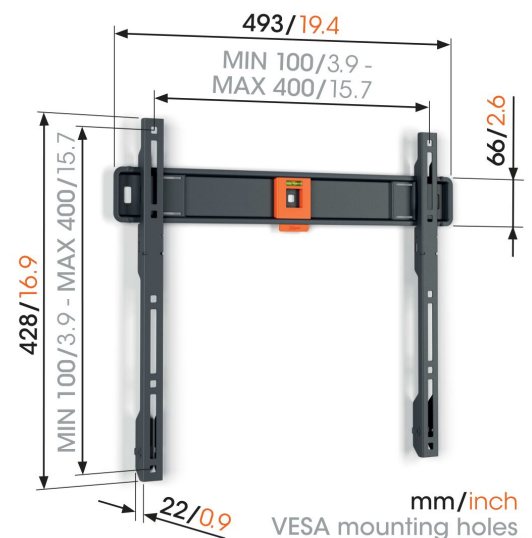

## TVM 1403 Fixed TV Wall Mount

### Key Benefits

- Minimal gap with the wall (only 2.2 cm)
- SoftLock™: secure your TV simply
- Spirit level included

### Flat TV wall mount for TVs from 32 to 77 inches

Are you looking for a practical TV wall mount to mount your TV on the wall easily and quickly? Do you always sit directly in front of your TV, so your screen doesn't need to turn or tilt? If so, this TV wall mount from the QUICK Fixed series is the perfect choice. The TV wall mount is suitable for TVs from 32 to 77 inches and weighing up to 50 kg. There is only 2.2 cm between the TV and the wall.

# Specifications

Article number (SKU)	1814030
Colour	Black
EAN single box	8712285348921
Product size	M
Height	428
Width	493
TÜV certified	Yes
Guarantee	5 years
Min. screen size (inch)	32
Max. screen size (inch)	77
Max. weight load (kg)	50
Min. hole pattern	100mm x 100mm
Max. hole pattern	400mm x 400mm
Max. bolt size	M8
Max. height of interface (mm)	428
Max. width of interface (mm)	493
Max. horizontal hole pattern (mm)	400
Max. vertical hole pattern (mm)	400
Min. distance to the wall (mm)	22
Spirit level included	Yes
Universal or fixed hole pattern	Universal