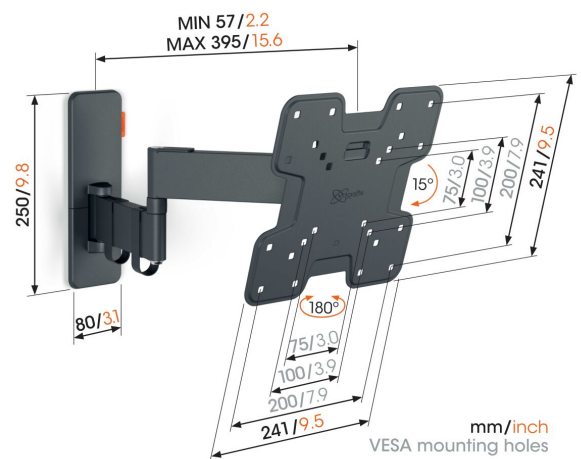

## TVM 1243 Full-Motion TV Wall Mount

### Key Benefits

- Turn your TV up to 180° thanks to long arms of 40 cm
- Secure tilting up to 15°
- Easy to level, even after installation
- Cable straps included
- Free spirit level included

### Extreme full-motion TV wall mount for TVs from 19 to 43 inches

Maximum viewing comfort from any angle in the room. That's what this QUICK Full-Motion+ TV wall mount offers. The wall mount can be turned up to 180°. You can also tilt it up to 15°. Installation is extremely easy. You can mount your TV safely on the wall in less than 30 minutes. The QUICK Full-Motion TV wall mount is suitable for TVs from 19 to 43 inches and weighing up to 15 kg.

# Specifications

Article number (SKU)	1812430
Colour	Black
EAN single box	8712285348761
Product size	S
Height	241
Width	241
TÜV certified	Yes
Tilt	Tilt up to 15°
Turn	Up to 180°
Guarantee	5 years
Min. screen size (inch)	19
Max. screen size (inch)	43
Max. weight load (kg)	15
Max. bolt size	M8
Max. height of interface (mm)	241
Max. width of interface (mm)	241
Cable management	Cable straps
Max. distance to the wall (mm)	395
Max. horizontal hole pattern (mm)	200
Max. vertical hole pattern (mm)	200
Min. distance to the wall (mm)	57
Min. horizontal hole pattern (mm)	75
Min. vertical hole pattern (mm)	75
Number of pivot points	3
Spirit level included	Yes
Universal or fixed hole pattern	Fixed